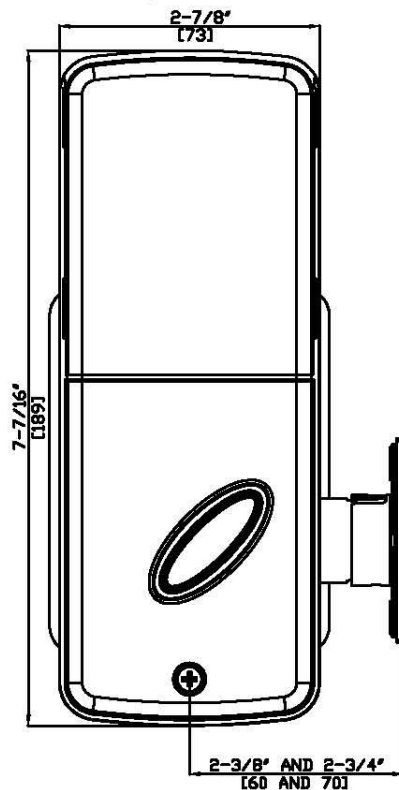

Function Single Cylinder

Door Prep Cross bore: 2-1/8"
Edge bore: 1"

Backset Adjustable 2-3/8" and 2-3/4"

Door Thickness Fits 1-3/8" ~ 2"

Cylinder SC1 standard, KW1 available

Faceplate 1" x 2-1/4" round corner and 1" Drive-in

Strike Standard:
9117 – 1-3/4" x 2-1/4" full lip strike
Optional:
9113 – 1" x 2-1/4" round corner.
9119 – 1-1/4" x 3-5/8" round corner.
(security deadbolt strike)

Latch full 1" throw, Stainless steel bolt with hardened steel rod insert. 4-way design.
Adjustable for 2-3/8" and 2-3/4" backset.
Standard with Mortise round corner, can be changed to Drive-In latch.

DIMENSIONS

SAN DIEGO

CHICAGO

SEATTLE