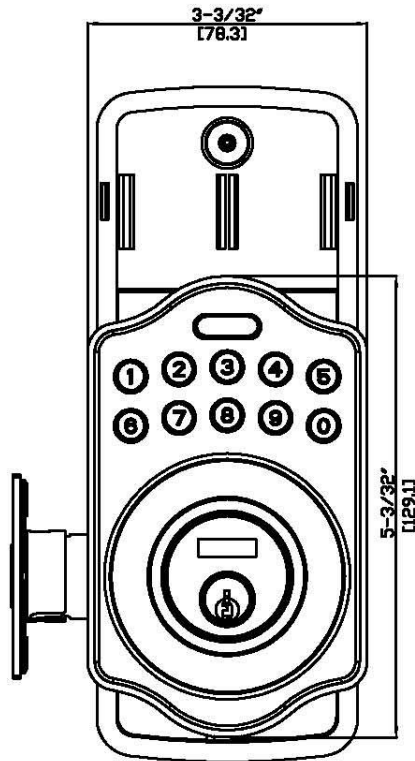

Strike Standard:
9117 – 1-3/4" x 2-1/4" full lip strike
Optional:
9113 – 1" x 2-1/4" round corner.
9119 – 1-1/4" x 3-5/8" round corner.
(security deadbolt strike)

Latch full 1" throw, Stainless steel bolt with hardened steel rod insert. 4-way design.
Adjustable for 2-3/8" and 2-3/4" backset.
Standard with Mortise round corner, can be changed to Drive-In latch.

Door Handing Reversible, electronic detection.

Easy to install

Keyless Access

Code Protection

Battery Powered

6590 Top Gun Street
San Diego, CA 92121
www.philihardware.com

Philadelphia Hardware Group, Inc.

Tel
858.642.0450
858.545.2309
Fax
858.642.0454

DIMENSIONS

SAN DIEGO

CHICAGO

SEATTLE