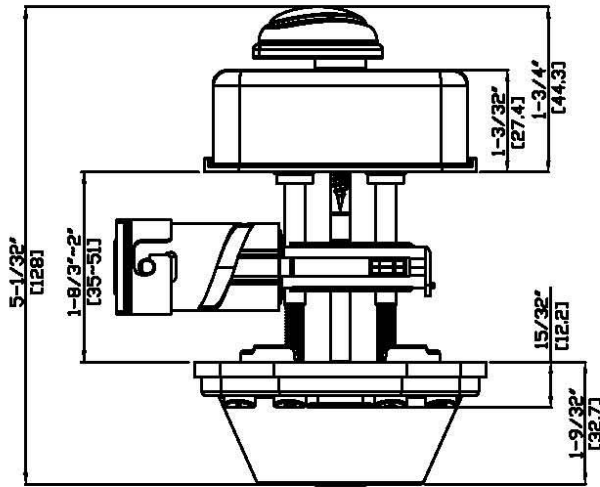

Function Single Cylinder

Door Prep Cross bore: 2-1/8"
Edge bore: 1"

Backset Adjustable 2-3/8" and 2-3/4"

Door Thickness Fits 1-3/8" ~ 2"

Cylinder SC1 standard, KW1 available

Faceplate 1" x 2-1/4" round corner and 1" Drive-in

Strike Standard:
9117 – 1-3/4" x 2-1/4" full lip strike
Optional:
9113 – 1" x 2-1/4" round corner.
9119 – 1-1/4" x 3-5/8" round corner.
(security deadbolt strike)

Latch full 1" throw, Stainless steel bolt with hardened steel rod insert. 4-way design.
Adjustable for 2-3/8" and 2-3/4" backset.
Standard with Mortise round corner, can be changed to Drive-In latch.

DIMENSIONS

SAN DIEGO

CHICAGO

SEATTLE