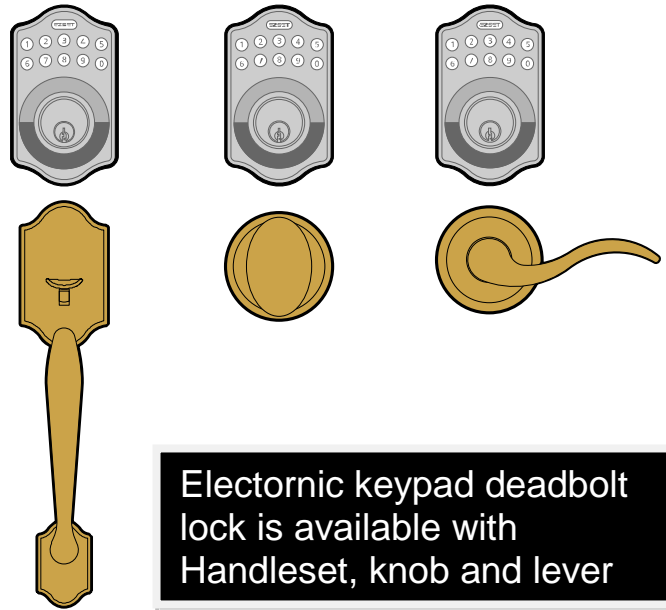

ELECTRONIC DEADBOLT

Electronic keypad deadbolt lock is available with Handleset, knob and lever

FEATURES

- Operate by keypad or mechanical key.
- Beeper sound while pressing number.
- Auto-locking function.
- Powered by four AA (1.5V) Alkaline batteries.
- Fits standard door prep., Cross bore: 2-1/8". No extra mounting hole required.
- One Programming Code for setting functions, up to 6 sets User Code for door access.
- High security code length 4-10 digits.
- User code can be deleted individually or all at once.
- Easy to restore default setting if owner forgot Programming Code.
- Avoid invalid code input for security protection.
- Low power consumption and low battery notification.
- LED illumination, able to operate in the dark.

Function Single Cylinder

Door Prep Cross bore: 2-1/8"
Edge bore: 1"

Backset Adjustable 2-3/8" and 2-3/4"

Door Thickness Fits 1-3/8" ~ 2"

Cylinder SC1 standard, KW1 available

Faceplate 1" x 2-1/4" round corner and 1" Drive-in

Strike Standard:
9117 – 1-3/4" x 2-1/4" full lip strike
Optional:
9113 – 1" x 2-1/4" round corner.
9119 – 1-1/4" x 3-5/8" round corner.
(security deadbolt strike)

Latch full 1" throw, Stainless steel bolt with hardened steel rod insert. 4-way design.
Adjustable for 2-3/8" and 2-3/4" backset.
Standard with Mortise round corner, can be changed to Drive-In latch.