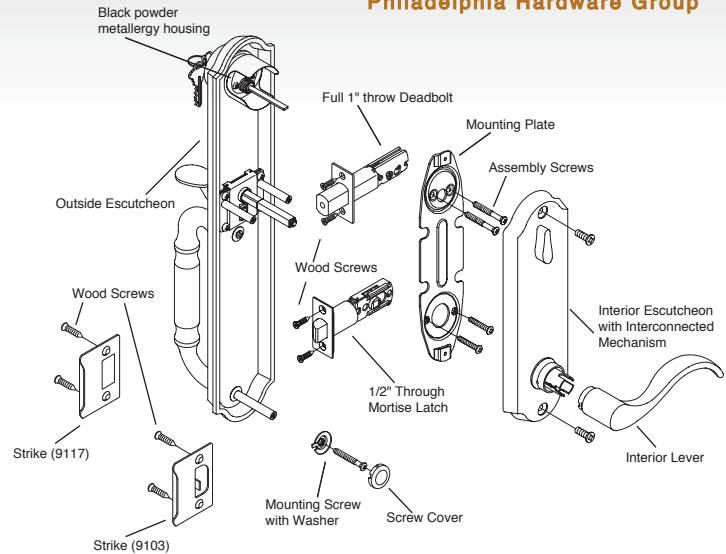

EZ-SET Specifications

Philadelphia Hardware Group

400 Series Interconnected Handleset Meets ANSI Grade 3 Standards

STANDARD SPECIFICATIONS

| | |
|-----------------------|---|
| Door Prep | Deadbolt cross bore: 2-1/8". Handleset cross bore: 2-1/8". Edge bore: 1", Latch face" 1" x 2-1/4". Mounting (center to center): 5-1/2". |
| Backset | 2-3/8" and 2-3/4" adjustable. |
| Door Thickness | 1-5/8" ~ 2" door standard. |
| Cylinder | SC1 6-pin standard with black powder metallurgy cylinder housing. |
| Latch | Deadbolt: Adjustable latch 2-3/8" and 2-3/4". (9092) Faceplate: 1" x 2-1/4" round corner. Bolt: Brass with hardened steel rod, full 1" throw. Handle: Adjustable 2-3/8" and 2-3/4" latch. (9079R) Faceplate: 1" x 2-1/4" round corner. Bolt: Solid brass 1/2" throw. |
| Strikes | Deadbolt: Full lip 2-1/4" round corner. (9117) Handle: Full lip 2-1/4" round corner. (9103) |
| Door Handing | Reversible for right or left handed doors. Specify handing when ordering lever as interior design. |

Optional for Interior Designs

Solid Brass Levers

Knob Designs

Lever Designs

OPTIONS

| DESCRIPTION | NOTE |
|----------------|--|
| Split Finishes | Available upon request. |
| Keying | Keying as requested. |
| Door Thickness | Available for 1-3/8" and 2-1/4" thick door. |
| Cylinder | KW1 5-pin, SC1 5-pin. |
| Latches | Deadbolt: Square corner (9091), Drive-in. (9093) Handle: Square (9079), Drive-in. (9079C) |
| Strikes | Deadbolt: 1" x 2-3/4" square corner. (9111) 1 x 2-1/4" round corner. (9113) Handle: "T" type 1-1/8" x 2-3/4". (9101) |
| UL Latch | Available. |

DIMENSIONS

DESIGN

| | Chateau | Hampton | Richmond |
|---|-----------|-----------|-----------|
| A | 15-29/32" | 15-53/64" | 16-47/64" |
| B | 2-53/64" | 2-53/64" | 3-7/64" |
| C | 5-1/2" | 5-1/2" | 5-1/2" |
| D | 7-59/64" | 7-59/64" | 7-59/64" |
| E | 2-3/4" | 2-43/64" | 2-13/32" |