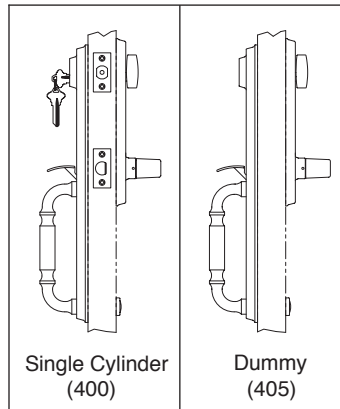

FUNCTIONS

AVAILABLE FINISHES

ABBREVIATION	DESCRIPTION
PVD	Brass, Lifetime
US26	Bright Chrome
US10B	Oil Rubbed Bronze
US12P	Tuscany Bronze
US15A	Antique Nickel
US15	Satin Nickel

AVAILABLE DESIGNS

ABBREVIATION	ITEM NAME
CH	Chateau
HA	Hampton
RI	Richmond