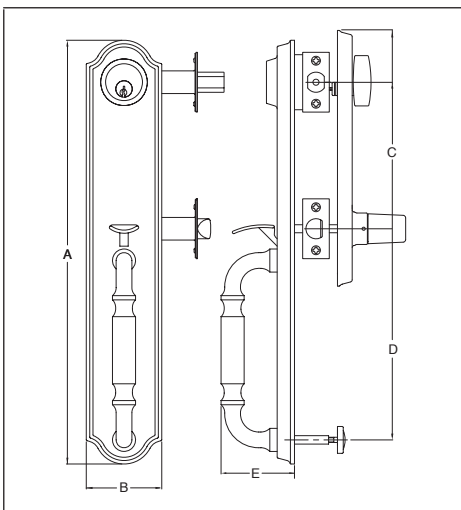

EZ-SET Specifications

Philadelphia Hardware Group

400 Series Interconnected Handleset Meets ANSI Grade 3 Standards

STANDARD SPECIFICATIONS

| | |
|-----------------------|---|
| Door Prep | Deadbolt cross bore: 2-1/8". Handleset cross bore: 2-1/8". Edge bore: 1", Latch face" 1" x 2-1/4". Mounting (center to center): 5-1/2". |
| Backset | 2-3/8" and 2-3/4" adjustable. |
| Door Thickness | 1-5/8" ~ 2" door standard. |
| Cylinder | SC1 6-pin standard with black powder metallurgy cylinder housing. |
| Latch | Deadbolt: Adjustable latch 2-3/8" and 2-3/4". (9092) Faceplate: 1" x 2-1/4" round corner. Bolt: Brass with hardened steel rod, full 1" throw. Handle: Adjustable 2-3/8" and 2-3/4" latch. (9079R) Faceplate: 1" x 2-1/4" round corner. Bolt: Solid brass 1/2" throw. |
| Strikes | Deadbolt: Full lip 2-1/4" round corner. (9117) Handle: Full lip 2-1/4" round corner. (9103) |
| Door Handing | Reversible for right or left handed doors. Specify handing when ordering lever as interior design. |

Optional for Interior Designs

Solid Brass Levers

Knob Designs

Lever Designs

OPTIONS

| DESCRIPTION | NOTE |
|----------------|--|
| Split Finishes | Available upon request. |
| Keying | Keying as requested. |
| Door Thickness | Available for 1-3/8" and 2-1/4" thick door. |
| Cylinder | KW1 5-pin, SC1 5-pin. |
| Latches | Deadbolt: Square corner (9091), Drive-in. (9093) Handle: Square (9079), Drive-in. (9079C) |
| Strikes | Deadbolt: 1" x 2-3/4" square corner. (9111) 1 x 2-1/4" round corner. (9113) Handle: "T" type 1-1/8" x 2-3/4". (9101) |
| UL Latch | Available. |

DIMENSIONS

DESIGN

| | Chateau | Hampton | Richmond |
|---|-----------|-----------|-----------|
| A | 15-29/32" | 15-53/64" | 16-47/64" |
| B | 2-53/64" | 2-53/64" | 3-7/64" |
| C | 5-1/2" | 5-1/2" | 5-1/2" |
| D | 7-59/64" | 7-59/64" | 7-59/64" |
| E | 2-3/4" | 2-43/64" | 2-13/32" |