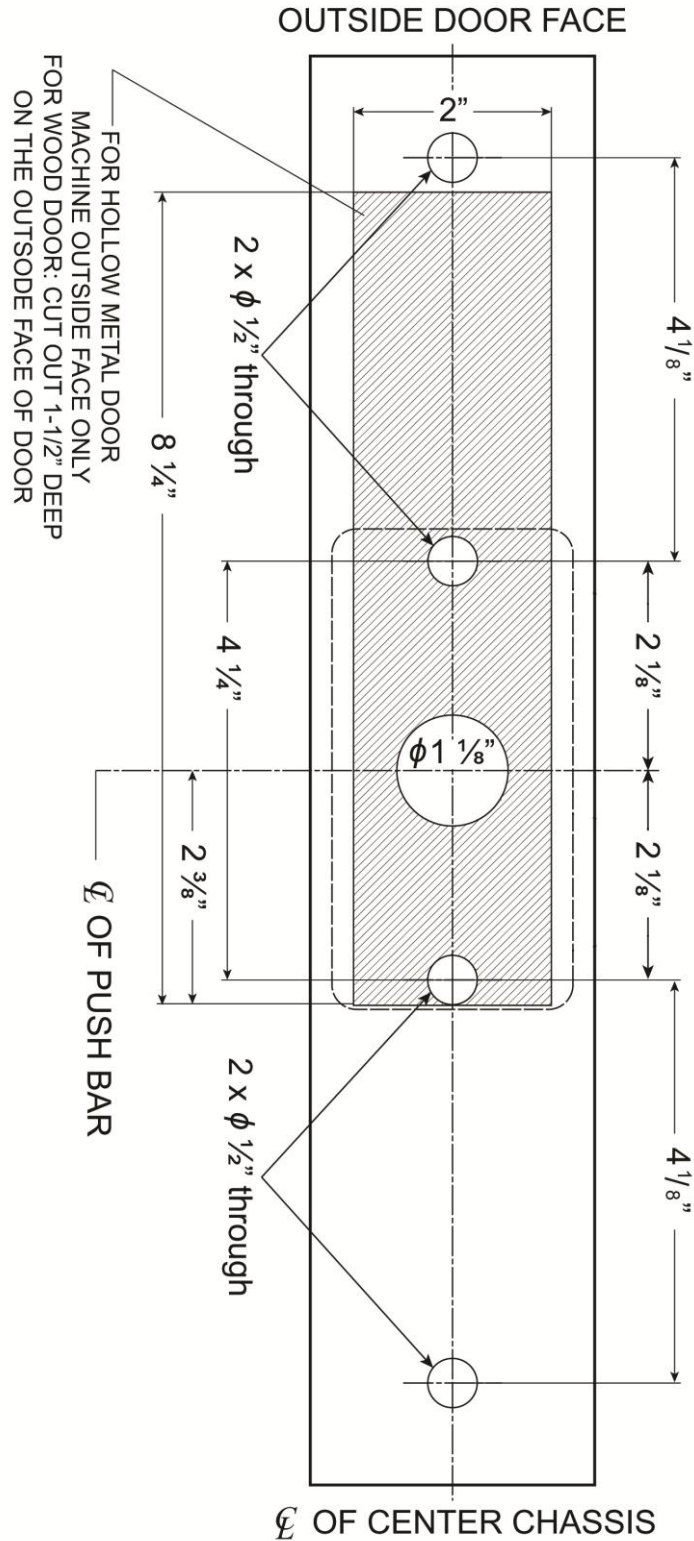

Philadelphia Hardware Group
 6590 Top Gun St., San Diego, CA. 92121
 Tel: 800-545-2309 Fax: 800-828-0988
 www.philihardware.com

Revision Date: Dec. 2014
 Unit of Measurement: Inch
 Drawings are not to scale.

Template – Advantage Exit Device Outside Trim
400TP – Exit Device Thumbpiece Trim
For Metal & Wood Door

SAN DIEGO

CHICAGO

ATLANTA