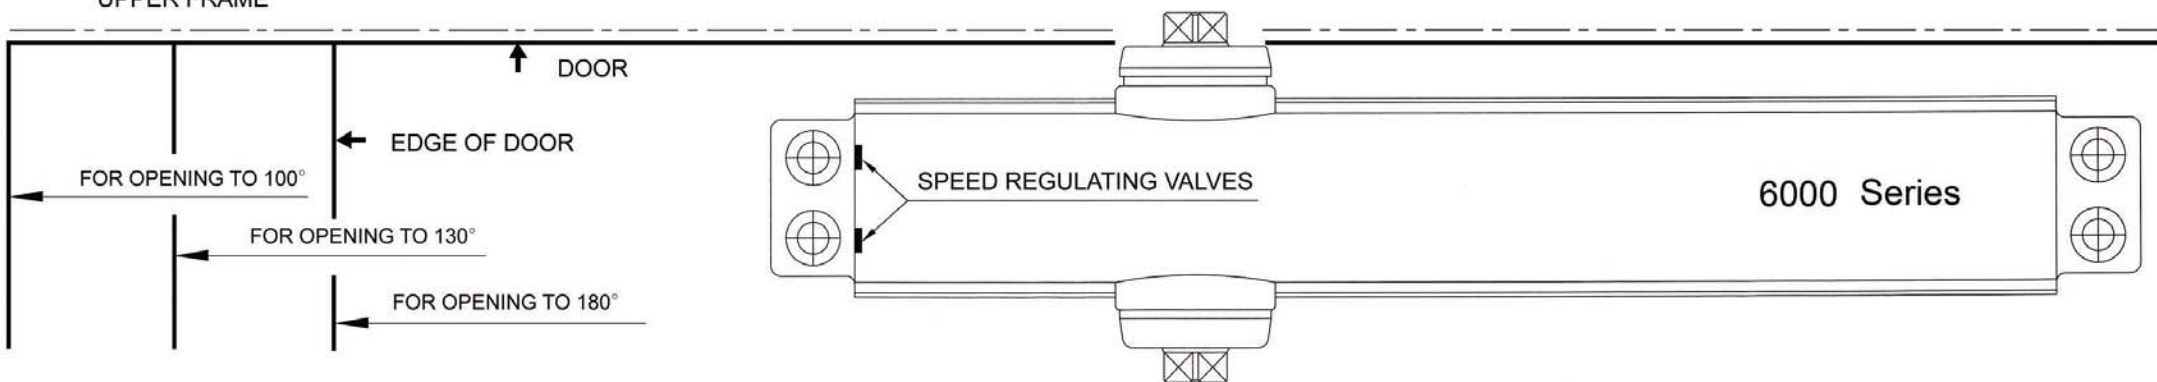

Not to Scale

STANDARD APPLICATION TEMPLATE FOR A LEFT HAND DOOR

Not to Scale

STANDARD APPLICATION TEMPLATE FOR A RIGHT HAND DOOR

UPPER FRAME

↑ DOOR

← EDGE OF DOOR

← FOR OPENING TO 100°

← FOR OPENING TO 130°

← FOR OPENING TO 180°

SPEED REGULATING VALVES

6000 Series

Not to Scale

Not to Scale

Not to Scale

Not to Scale