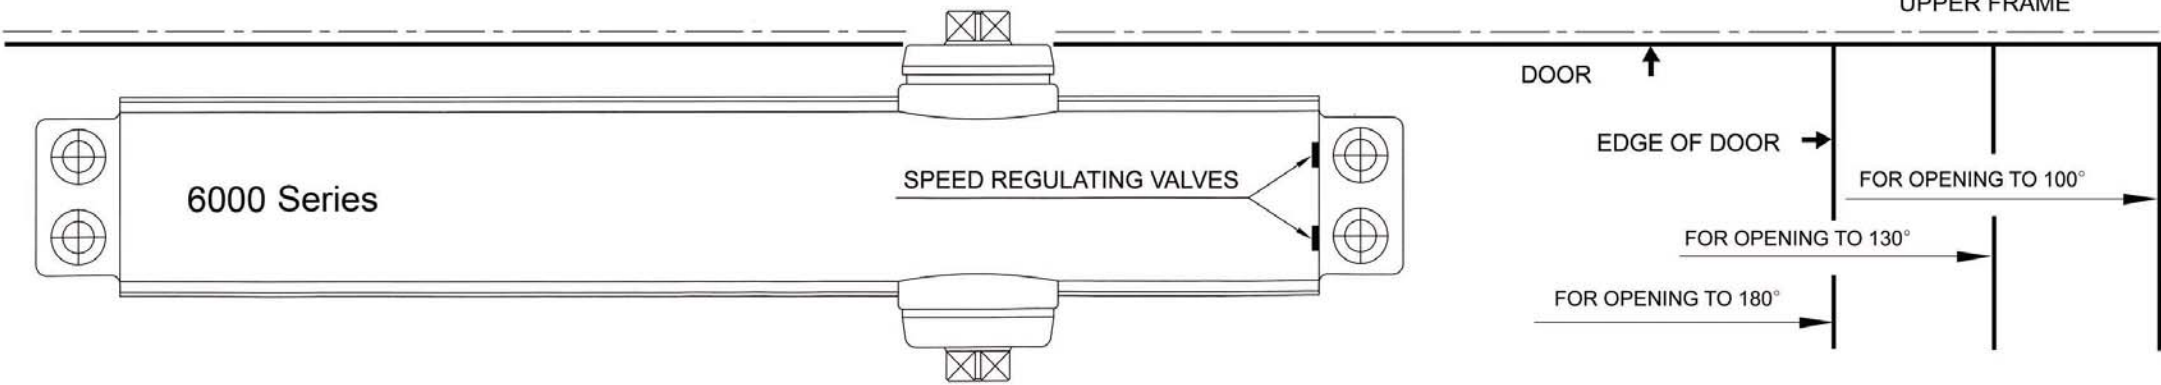

Not to Scale

STANDARD APPLICATION TEMPLATE FOR A LEFT HAND DOOR

Not to Scale

STANDARD APPLICATION TEMPLATE FOR A RIGHT HAND DOOR

UPPER FRAME

↑ DOOR

← EDGE OF DOOR

← FOR OPENING TO 100°

← FOR OPENING TO 130°

← FOR OPENING TO 180°

SPEED REGULATING VALVES

6000 Series

Not to Scale

Not to Scale

Not to Scale

Not to Scale