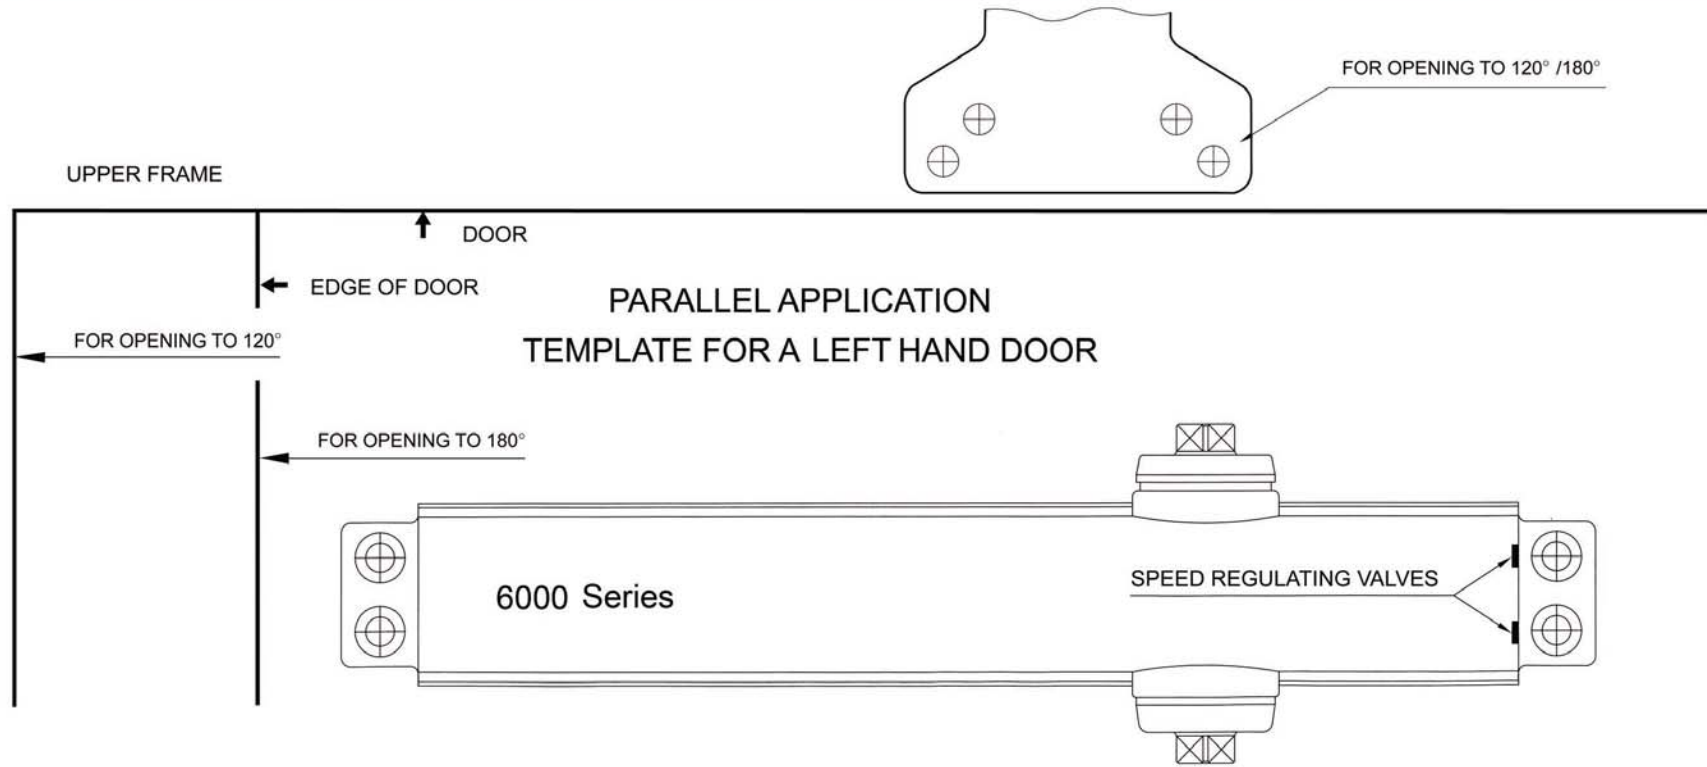

Not to Scale

STANDARD APPLICATION TEMPLATE FOR A LEFT HAND DOOR

Not to Scale

STANDARD APPLICATION TEMPLATE FOR A RIGHT HAND DOOR

UPPER FRAME

↑ DOOR

← EDGE OF DOOR

← FOR OPENING TO 100°

← FOR OPENING TO 130°

← FOR OPENING TO 180°

SPEED REGULATING VALVES

6000 Series

Not to Scale

Not to Scale

Not to Scale

Not to Scale