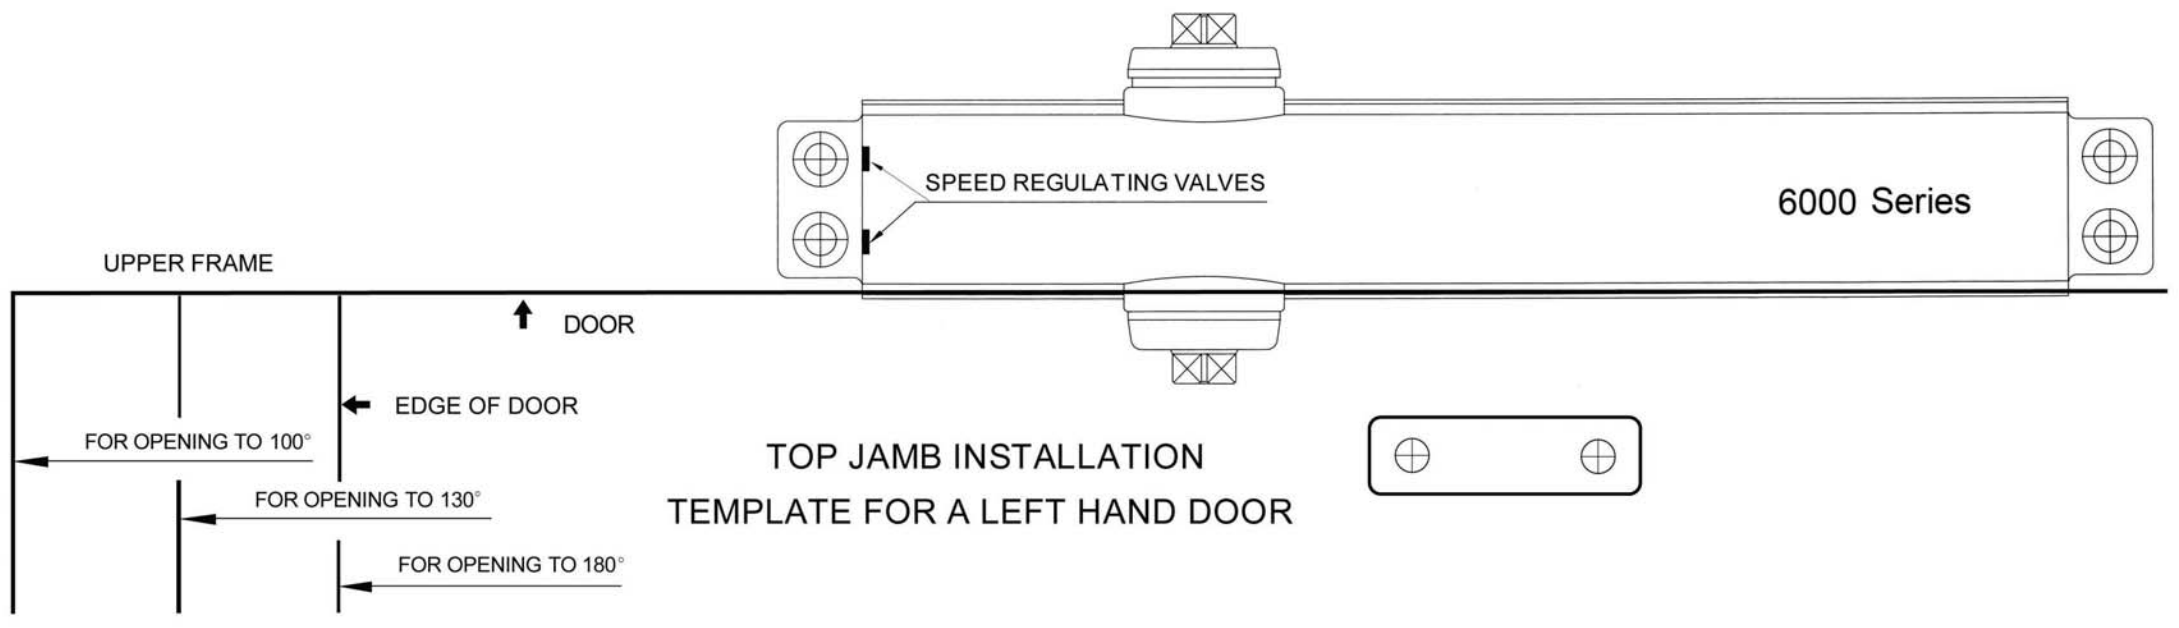

Not to Scale

STANDARD APPLICATION TEMPLATE FOR A LEFT HAND DOOR

Not to Scale

STANDARD APPLICATION TEMPLATE FOR A RIGHT HAND DOOR

UPPER FRAME

↑ DOOR

← EDGE OF DOOR

← FOR OPENING TO 100°

← FOR OPENING TO 130°

← FOR OPENING TO 180°

SPEED REGULATING VALVES

6000 Series

Not to Scale

Not to Scale

Not to Scale

Not to Scale