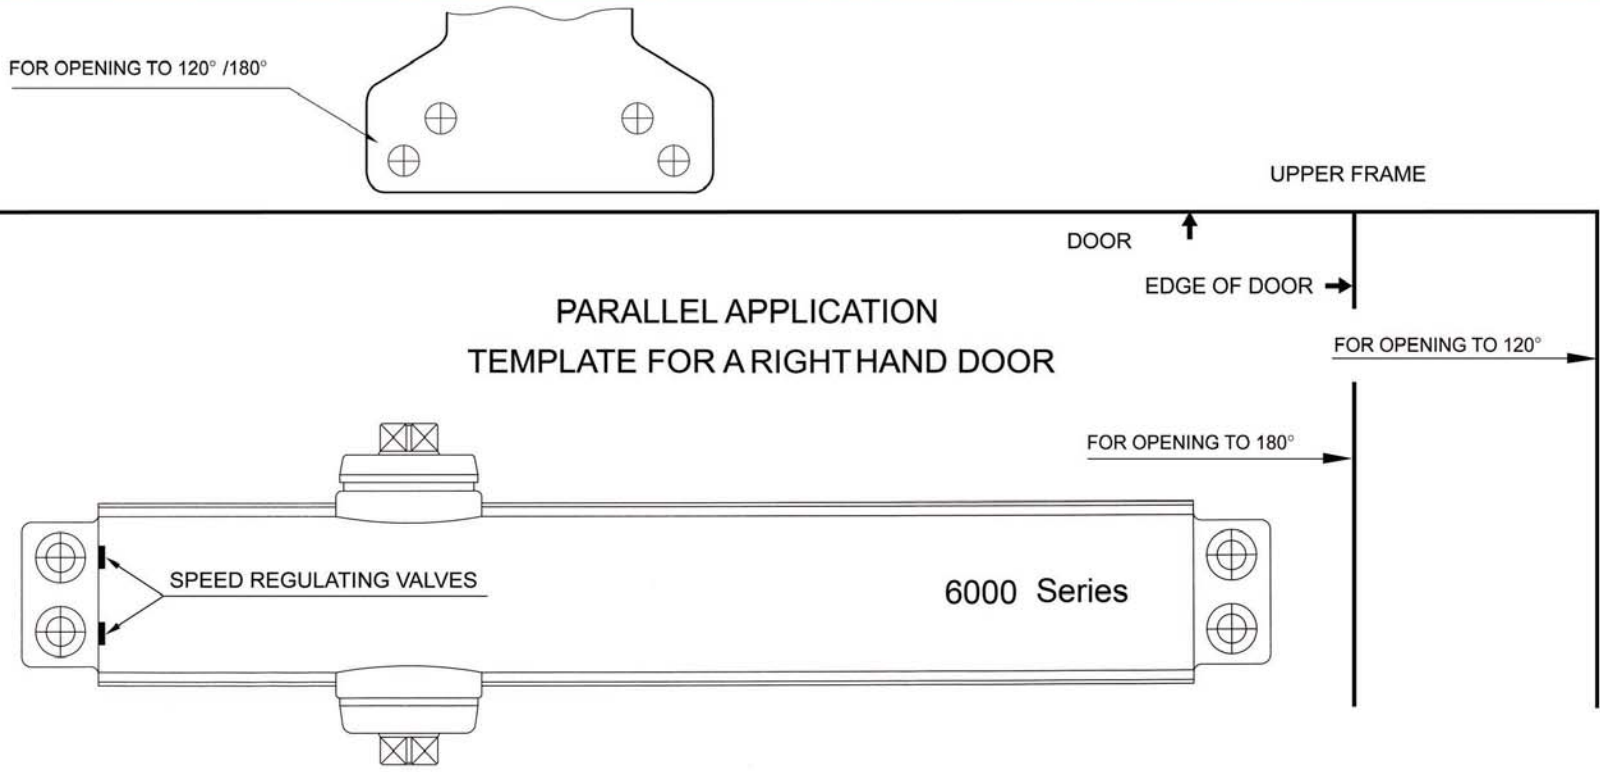

Not to Scale

STANDARD APPLICATION TEMPLATE FOR A LEFT HAND DOOR

Not to Scale

STANDARD APPLICATION TEMPLATE FOR A RIGHT HAND DOOR

UPPER FRAME

↑ DOOR

← EDGE OF DOOR

← FOR OPENING TO 100°

← FOR OPENING TO 130°

← FOR OPENING TO 180°

SPEED REGULATING VALVES

6000 Series

Not to Scale

Not to Scale

Not to Scale

Not to Scale