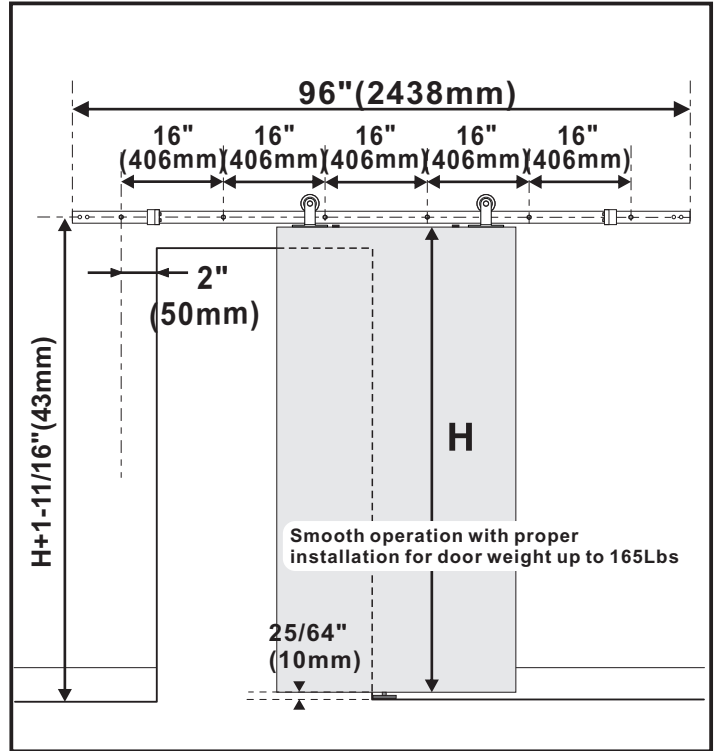

Installation Manual

Optional: Soft CloseKit mounting instruction