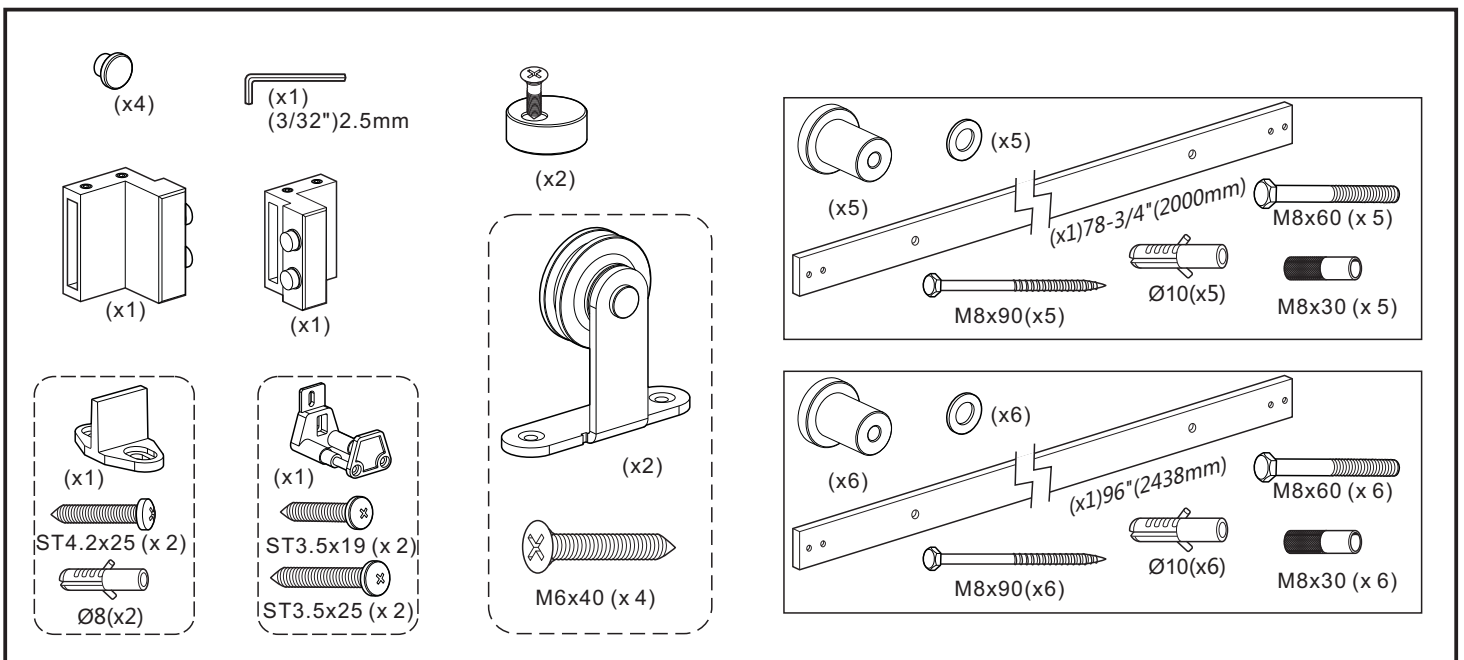

Installation Manual

Optional: Soft CloseKit mounting instruction