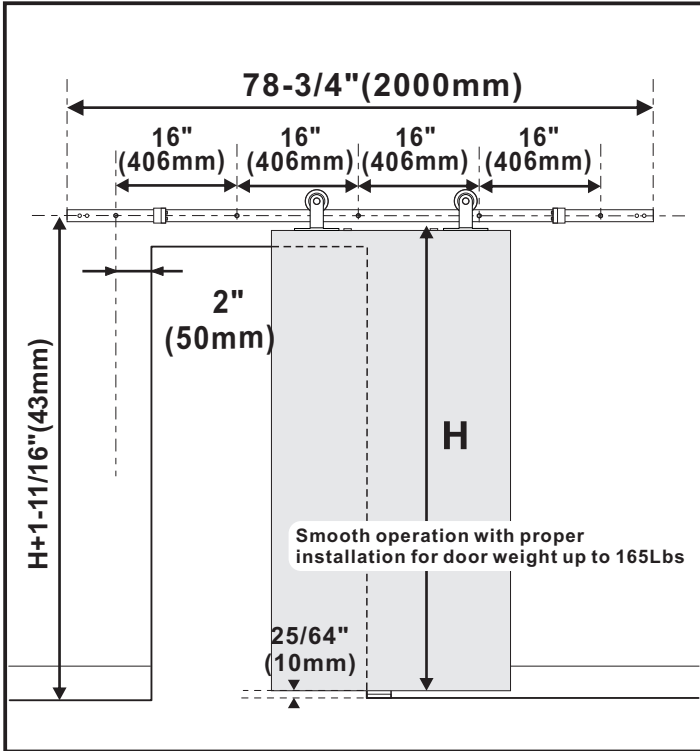

Installation Manual

Optional: Soft CloseKit mounting instruction