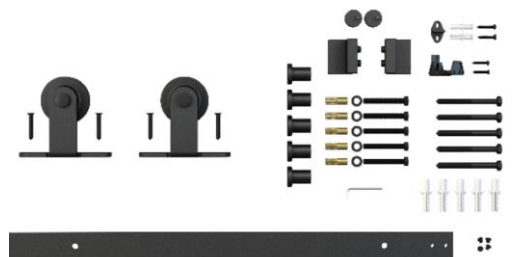

## BDF-1000 Barn Door Hardware

---

### SPECIFICATIONS

- Type: Top Mount Single Wheel.
- Standard: Meets performance requirements of ANSI/BHMA 156.14 for Sliding doors by exceeding 100,000 cycles.
- Material: Durable powder-coated Metal construction
- Door: Fits Wood Door 1-3/8" ~2-1/8".  
Maximum door weight: 165Lbs (smooth operation)
- System Included:
  - 1 Hangers set (pair).
  - 2 Track stoppers
  - 5 Rail mounting clamps for rail size 6'6".
  - 6 Rail mounting clamps for rail size 8'0".
  - 1 Flat Track Rail, length 6'6" or 8'0".
  - 1 Floor guide.
  - Mounting screw pack.

### ITEMS

BDF1078 Top mount single wheel set 6'6", finish: Matt Black  
BDF1096 Top mount single wheel set 8'0", finish: Matt Black