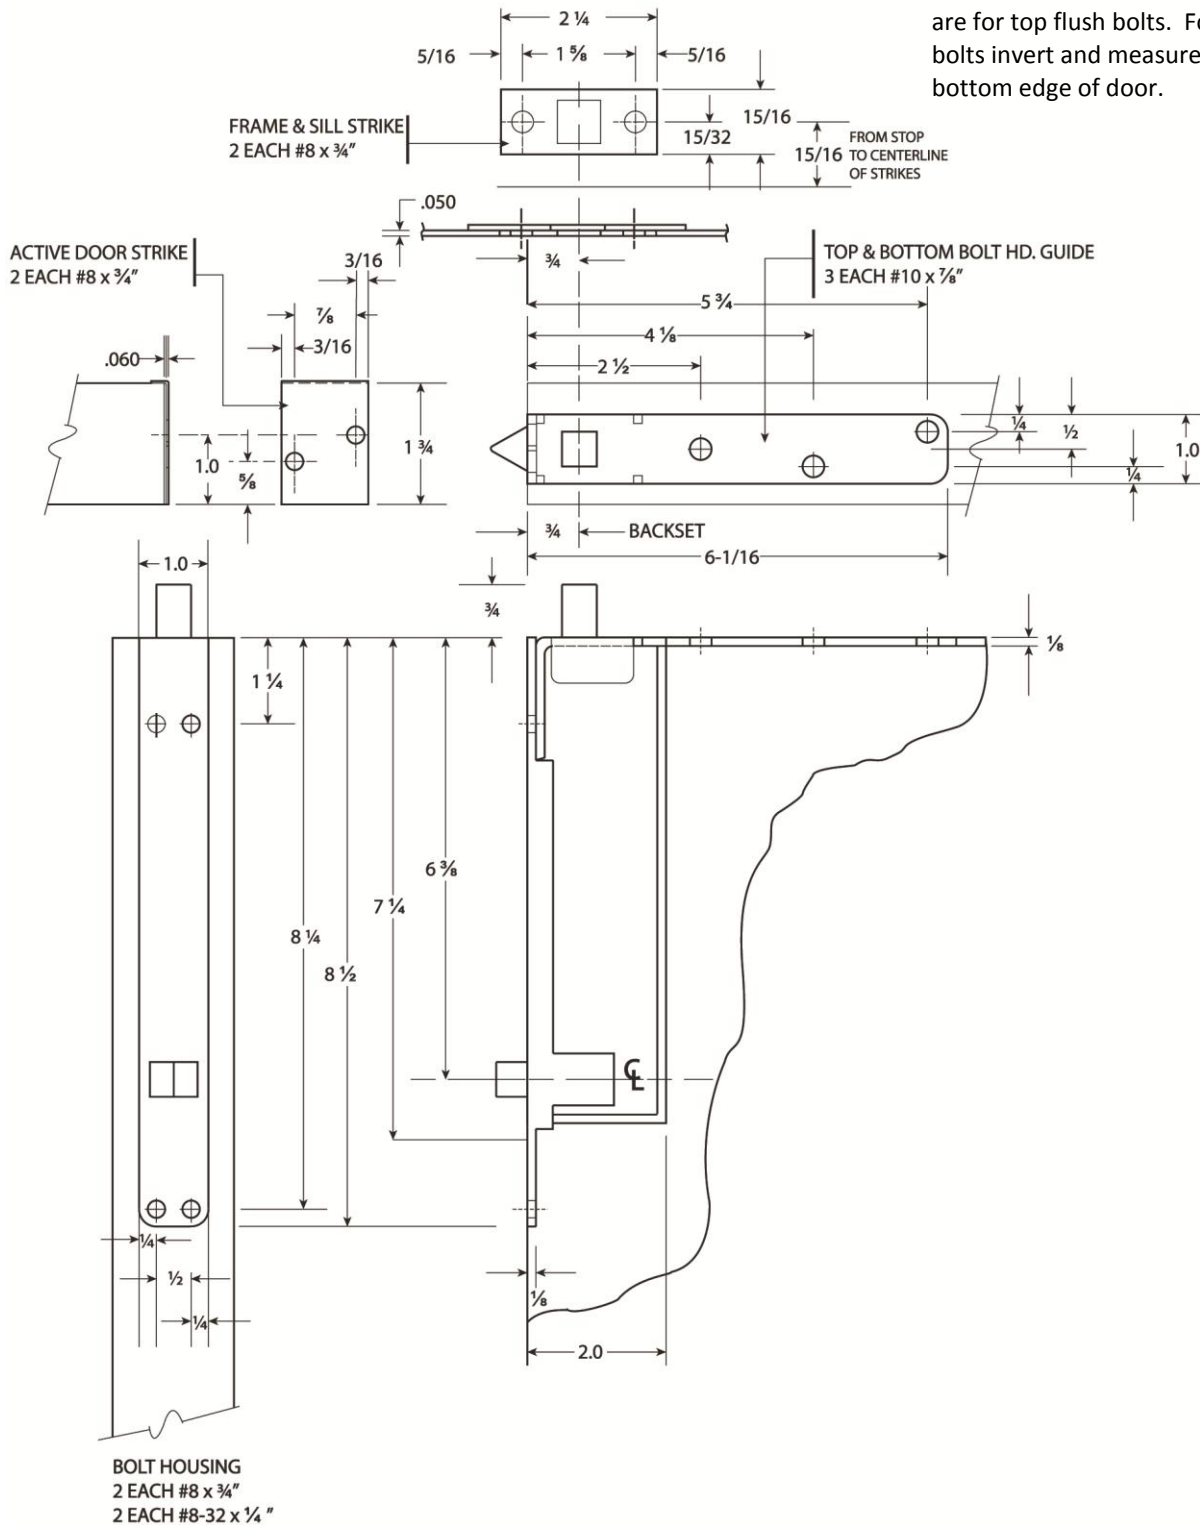

Philadelphia Hardware Group
 6590 Top Gun St., San Diego, CA. 92121
 Tel: 800-545-2309 Fax: 800-828-0988
 www.philihardware.com

Revision Date: Mar. 2015
 Unit of Measurement: Inch
 Drawings are not to scale.

Template – AFB-02 – Auto Flush Bolt
For Wood Door

Dimensions shown on this template are for top flush bolts. For bottom bolts invert and measure from bottom edge of door.

SAN DIEGO

CHICAGO

ATLANTA