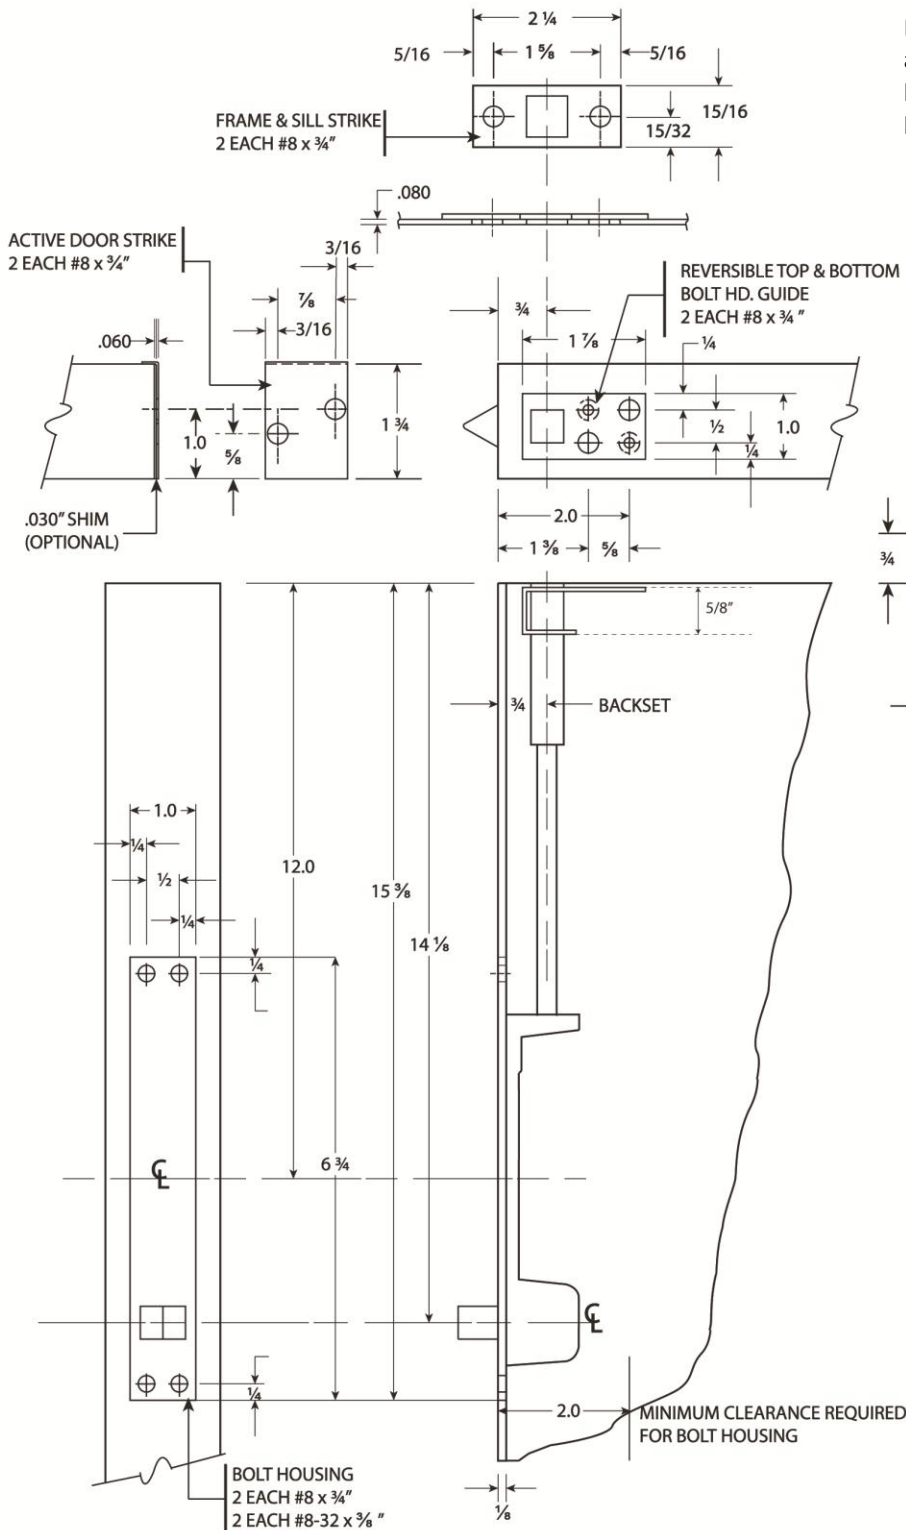

**Philadelphia Hardware Group**  
 6590 Top Gun St., San Diego, CA. 92121  
 Tel: 800-545-2309 Fax: 800-828-0988  
 www.philihardware.com

Revision Date: Mar. 2015  
 Unit of Measurement: Inch  
 Drawings are not to scale.

**Template – AFB-01 – Auto Flush Bolt**  
**For Metal Door**

Dimensions shown on this template are for top flush bolts. For bottom bolts invert and measure from bottom edge of door.