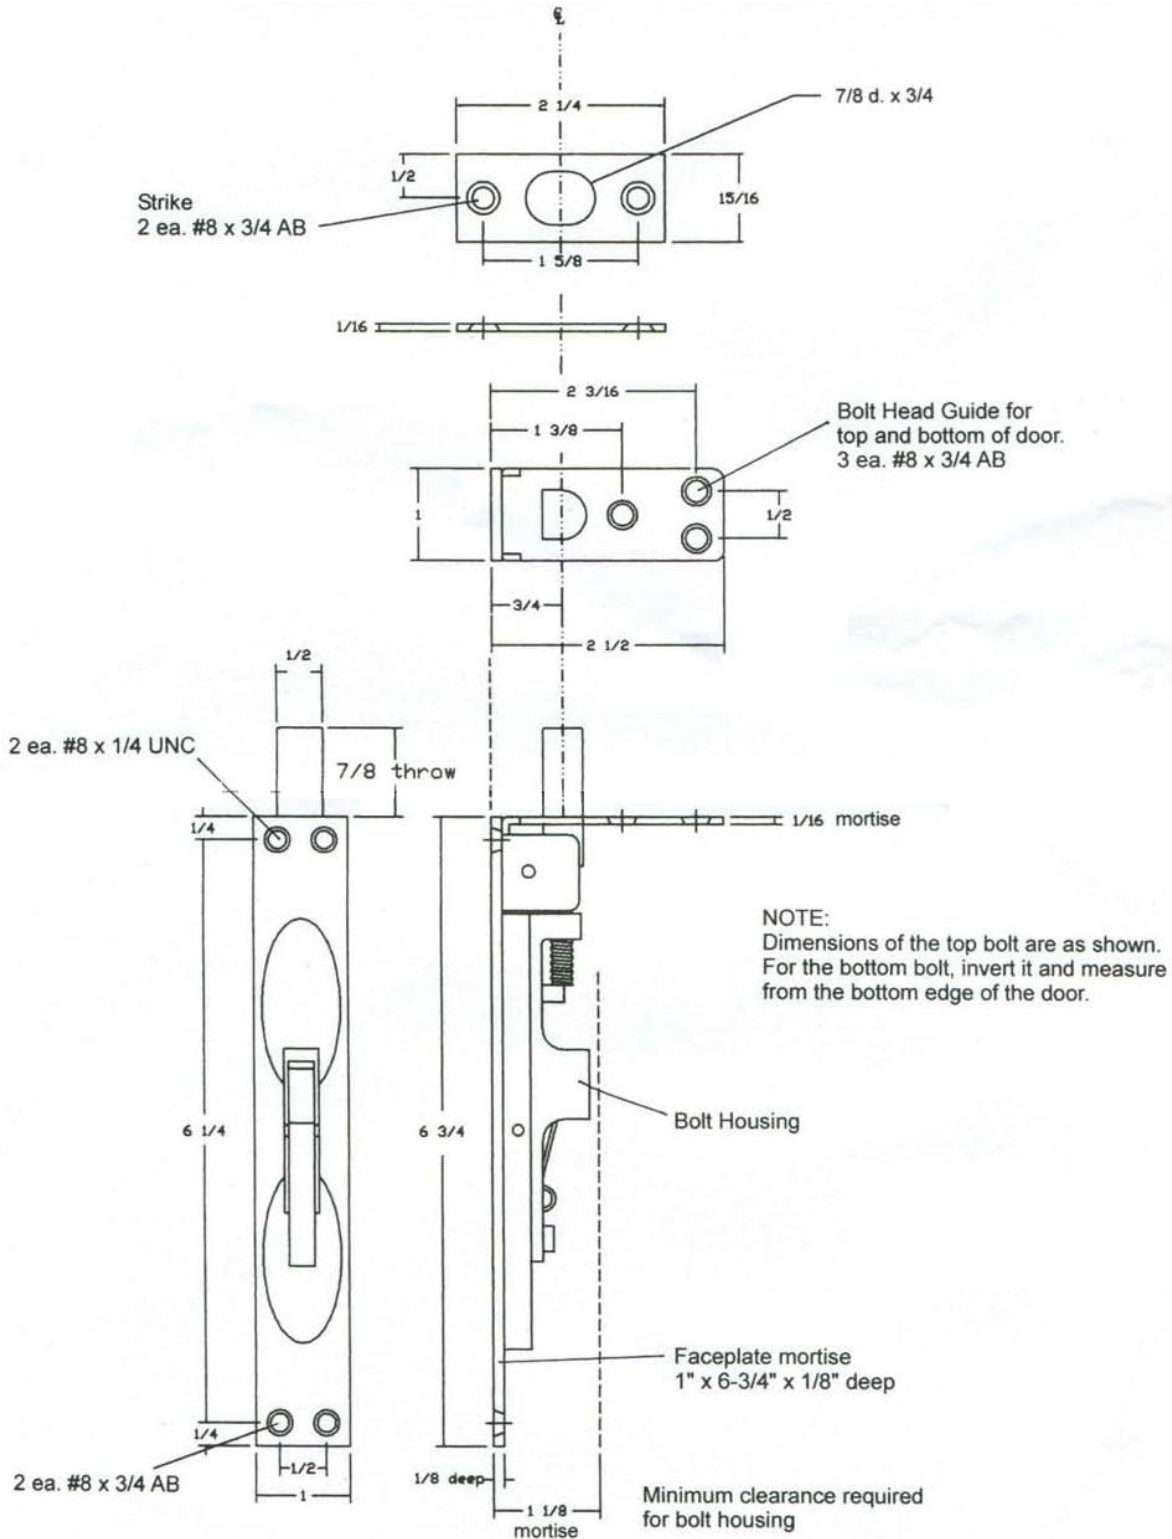

**Philadelphia Hardware Group**  
6590 Top Gun St., San Diego, CA. 92121  
Tel: 800-545-2309 Fax: 800-828-0988  
www.philihardware.com

Revision Date: Mar. 2015  
Unit of Measurement: Inch  
Drawings are not to scale.

**Template – EFB-02 – Mortise In Extension Flush Bolt  
For Wood Door**

**SAN DIEGO**

**CHICAGO**

**ATLANTA**