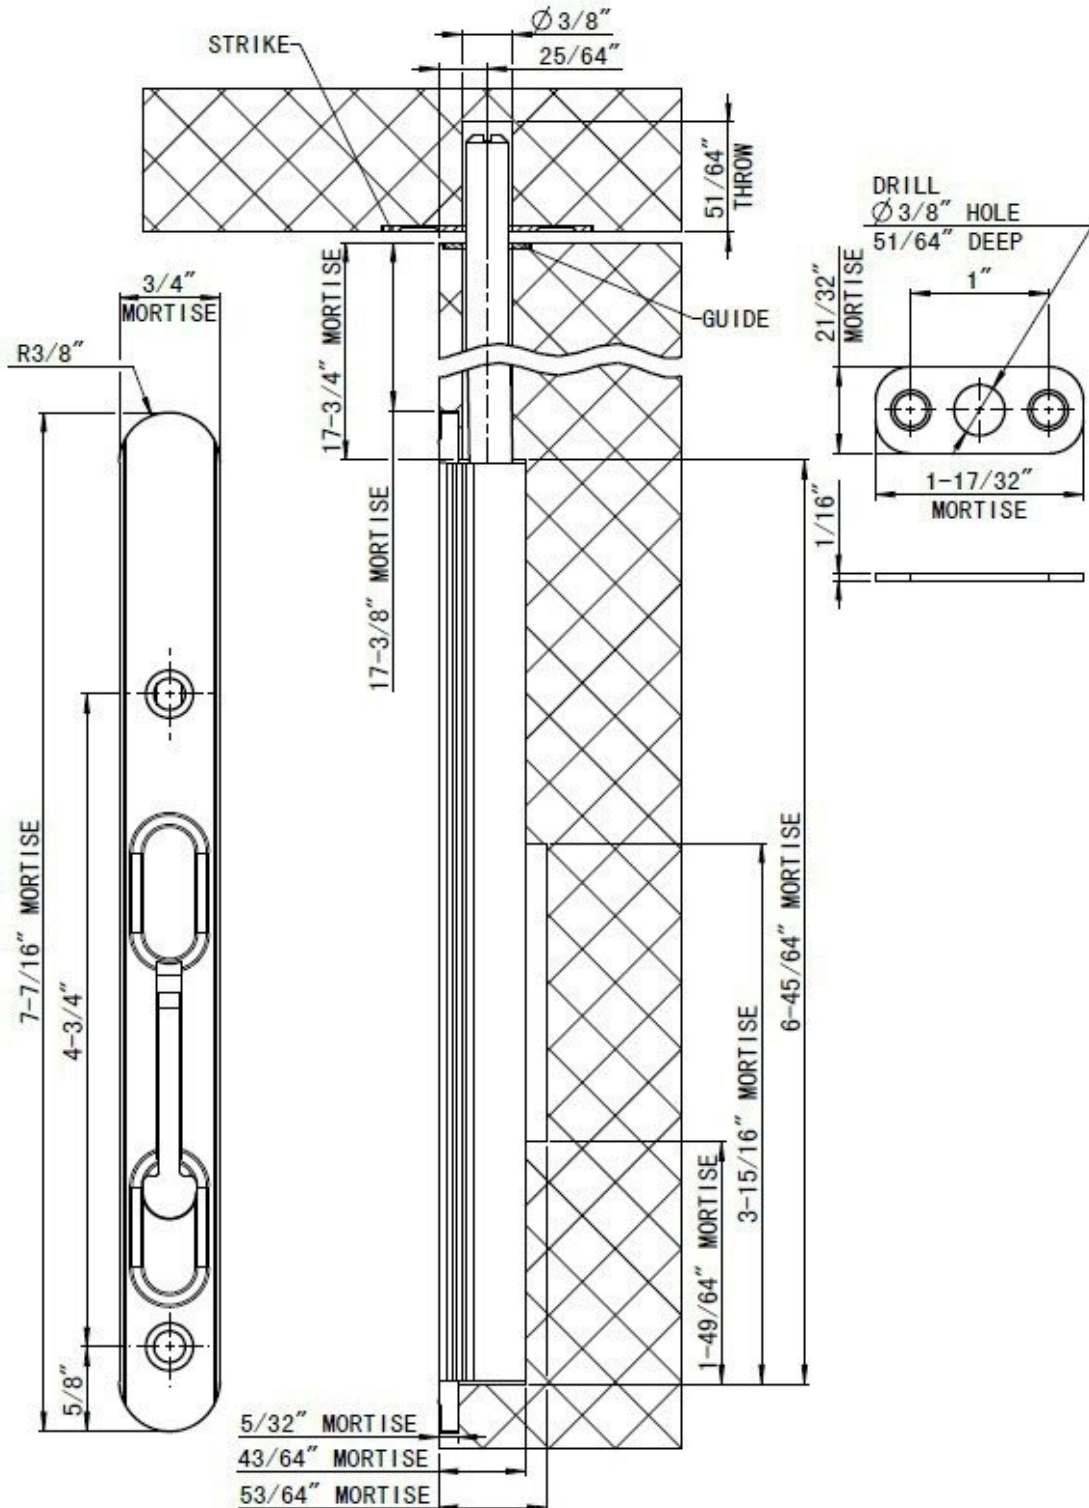

Philadelphia Hardware Group
6590 Top Gun St., San Diego, CA. 92121
Tel: 800-545-2309 Fax: 800-828-0988
www.philhardware.com

Revision Date: Jan. 2016
Unit of Measurement: Inch
Drawings are not to scale.

Template – MEFB-18 – Flip Type Extension Flushbolt
For Wood Door & Frame

SAN DIEGO

CHICAGO

ATLANTA