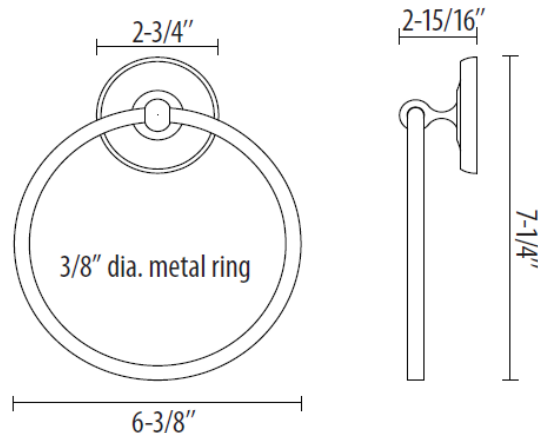

Philadelphia Hardware Group Inc.

6590 Top Gun Street
San Diego, CA 92121
www.philhardware.com
Tel
858.642.0450
858.545.2309
Fax
858.642.0454

Towel Ring

AVALON

SPECIFICATIONS

- Material: Zinc die-cast Post
- Concealed surface mounting application
- Ring: Dia. 6-1/4" x \varnothing 3/8" metal tubing
- Finish: US26 Polished Chrome
US15 Satin Nickel
US12P Tuscany Bronze

Towel Ring US15

PARTS

- Steel mounting plate x 1
- Plastic anchors x 2
- #8 x 1-1/4" steel Phillips head screws x 2

DIMENSIONS

- Projection: 2-15/16" from the Mounting Surface
- Overall Size: 6-3/8" x 7-1/4"