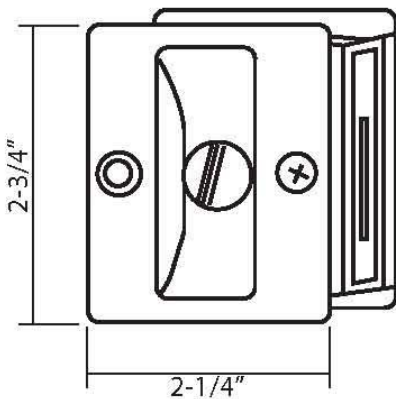

## SPECIFICATIONS

**Material:** Steel or Stainless Steel

**Door Preparation:** Door Notching: 1-3/4" Depth x 2-1/4" High

**Door Thickness:** Fit 1-3/8" to 1-3/4" standard

**Bolt:** 5/16" hook on Privacy & Bathroom only

**Strike Plate:** 1 x 2-1/4" rectangular

**Handing:** Non-Handed

## DIMENSIONS