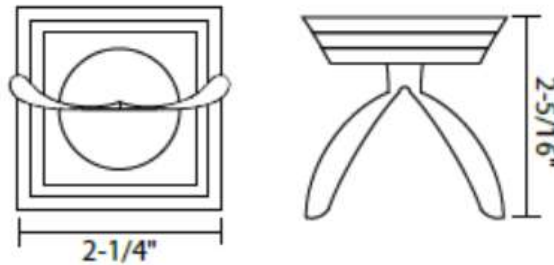

### PARTS

- Steel mounting plate x 1
- Plastic anchors x 2
- #8 x 1-1/4" steel Phillips head screws x 2

Double Robe Hook US26

### DIMENSIONS

- Projection: 2-5/16" from the mounting Surface
- Overall Size: 2-1/4" x 2-1/4"

SAN DIEGO

CHICAGO

ATLANTA