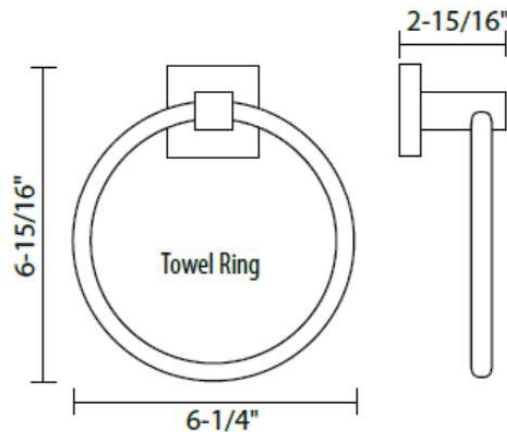

Philadelphia Hardware Group Inc.

6590 Top Gun Street
San Diego, CA 92121
www.philhardware.com

Tel
858.642.0450
858.545.2309
Fax
858.642.0454

Towel Ring

SOHO

SPECIFICATIONS

- Material: Zinc die-cast Post
- Concealed surface mounting application
- Ring: Dia. 6-1/4" x \varnothing 3/8" metal tubing
- Finish: US26 Polished Chrome
US15 Satin Nickel

PARTS

- Steel mounting plate x 1
- Plastic anchors x 2
- #8 x 1-1/4" steel Phillips head screws x 2

Towel Ring US15

DIMENSIONS

- Projection: 2-15/16" from the Mounting Surface
- Overall Size: 6-1/4" x 6-15/16"