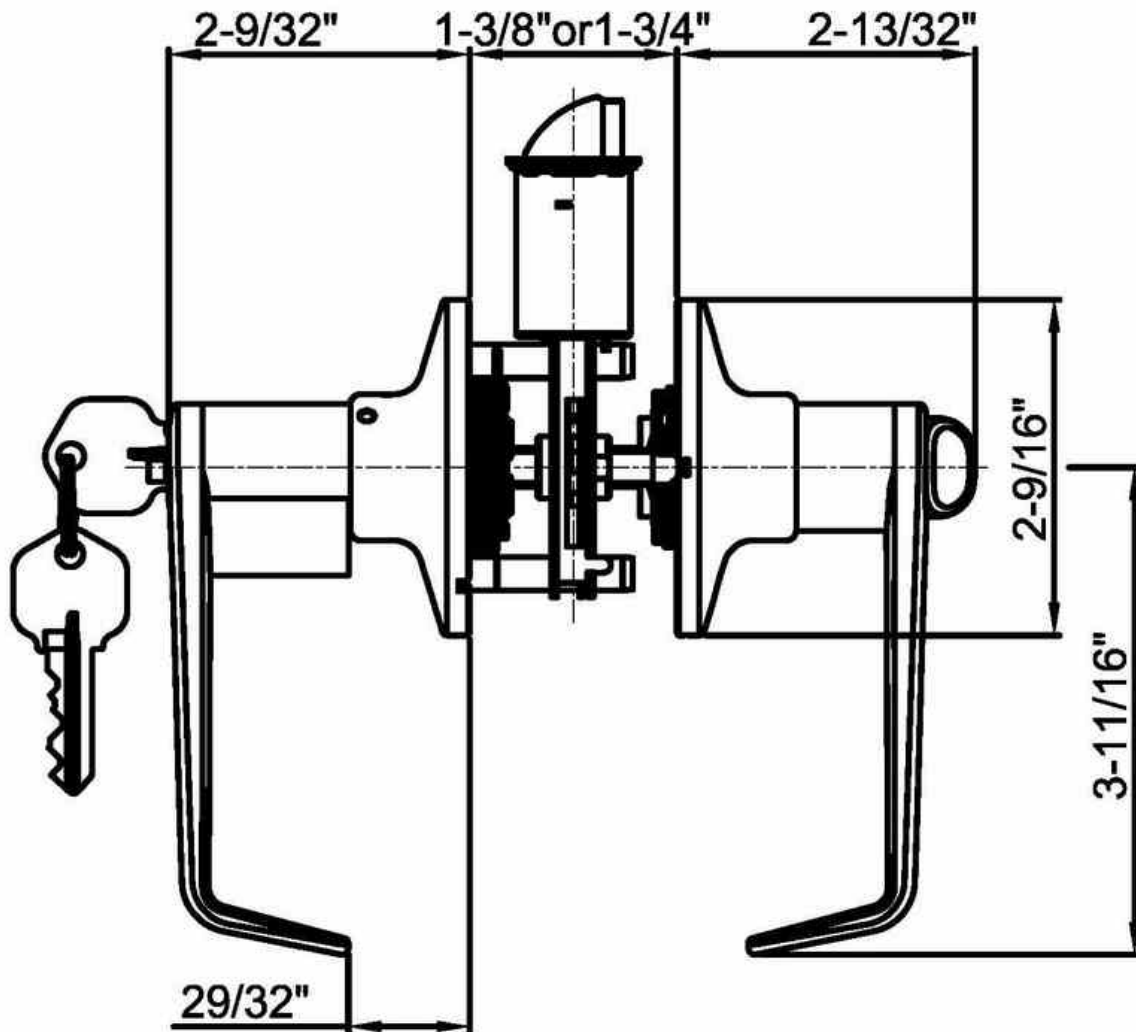

## SPECIFICATIONS

Door Prep	Cross bore: 2-1/8" Edge bore: Edge Bore: 1" Latch Face: 1" x 2-1/4"
Backset	Fits both 2-3/8" and 2-3/4".
Door Fitting	1-3/8" ~ 1-3/4" door thick.
Exposed Trim	Brass, Zinc Alloy or Stainless Steel
Keys	Key as requested (KA, KD, MCK, MK, GMK).
Cylinder	KW1 standard, SC1 optional.
Latch	2-3/8" and 2-3/4" adjustable Bolt: 1/2" throw. Faceplate: 1" x 2-1/4" round corner.
Strike	Full lip 1-3/4" x 2-1/4" round corner (9103).
Door Handing	Universal, non-handing
Function	500T – Entrance 501T – Passage 502T – Privacy 503T – Bathroom (interior with US26 Bright Chrome finish ) 515T – Single Dummy
Finish	Stock Finish: US3 Polish Brass US15 Satin Nickel
Lever Style	LAKE TAHOE (LT)

## DIMENSIONS

(EXAMPLE: ENTRANCE)

SAN DIEGO

•

CHICAGO