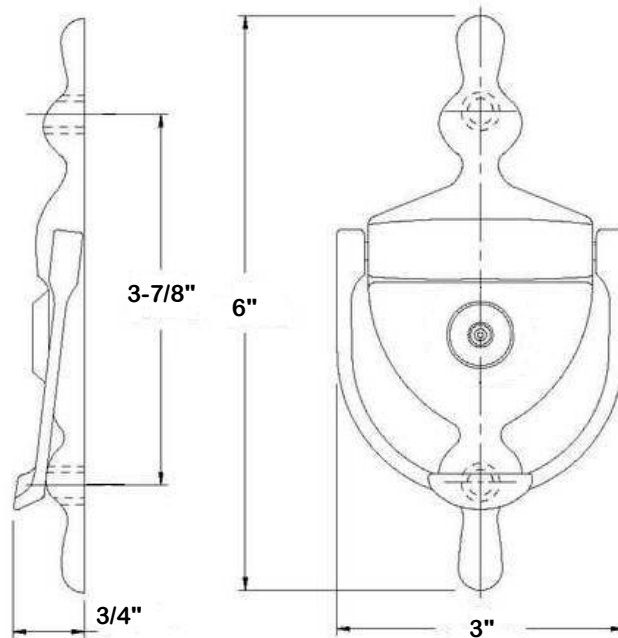

# 6" Solid Brass Door Knocker w/ Viewer

## SPECIFICATIONS

- Material: Brass knocker with brass viewer
- Viewer: 160° fits 1/2" Hole
- Door Fitting 1-3/8" ~ 1-3/4"
- Projection: 3/4" from door surface
- Overall Size: 3" x 6"
- Complete with Screws

## DIMENSIONS

Not to Scale

SAN DIEGO

•

CHICAGO

•

SEATTLE