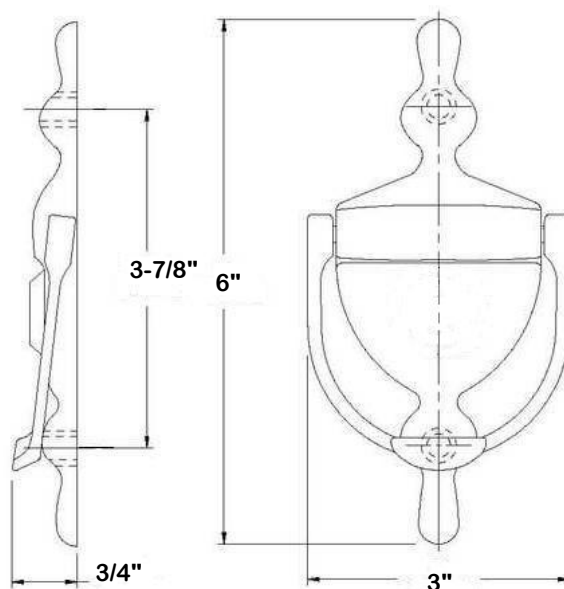

# 6" Solid Brass Door Knocker

## SPECIFICATIONS

- Material: Brass
- Door Fitting 1-3/8" ~ 1-3/4"
- Projection: 3/4" from door surface
- Overall Size: 3" x 6"
- Complete with Screws

## DIMENSIONS

Not to Scale

**SAN DIEGO**

•

**CHICAGO**

•

**SEATTLE**