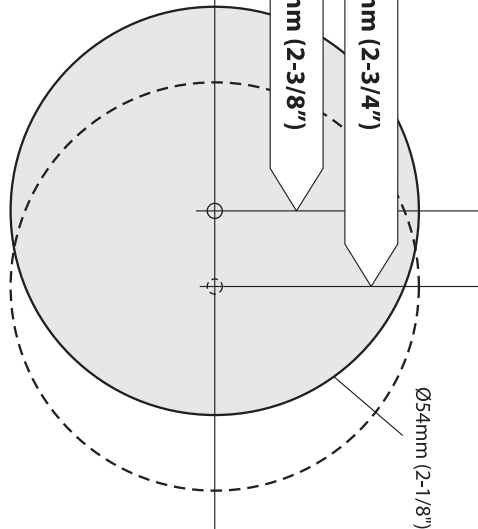

### TEMPLATE

Fit here on door edge

45 40 35  
1-3/4" 1-9/16" 1-3/8"

Mark  $\varnothing 1$ " (25.4mm) hole at center of door edge

FOR BACKSET 70mm (2-3/4")  
FOR BACKSET 60mm (2-3/8")

$\varnothing 54$ mm (2-1/8")