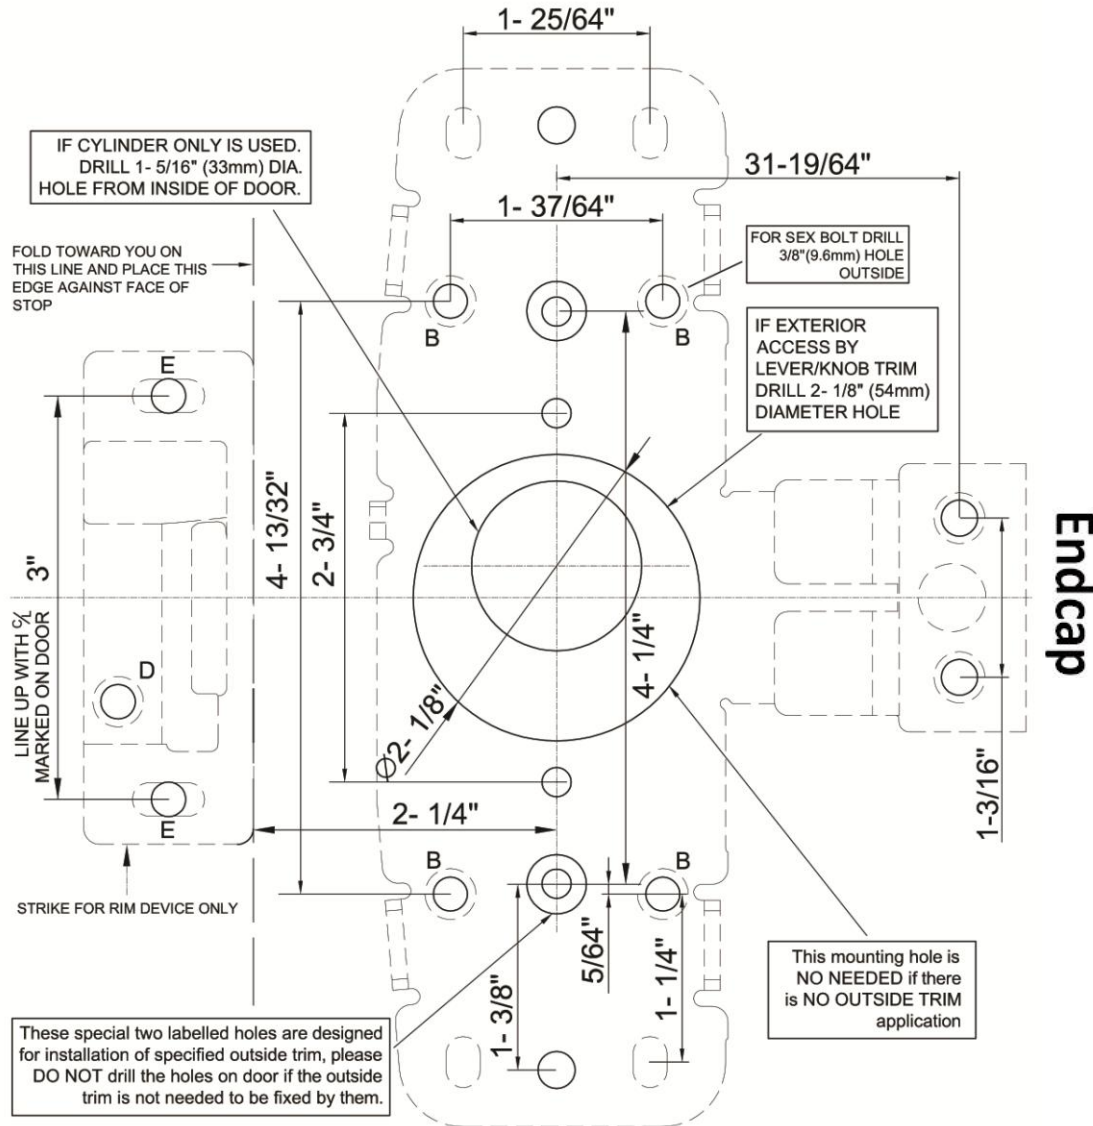

**Template – Advantage 9500 Series Exit Device**  
**Rim & Fire Rated Rim Device - LHR**  
**For Metal & Wood Doors**

Philadelphia Hardware Group – [www.philihardware.com](http://www.philihardware.com)  
 6590 Top Gun St., San Diego, CA. 92121 Tel: 800-545-2309 Fax: 800-828-0988

Revision Date: Dec. 2014  
 Drawing is not to scale.

**Template – Advantage 9500 Series Exit Device**  
 Rim & Fire Rated Rim Device - RHR  
 For Metal & Wood Doors

SAN DIEGO

CHICAGO

ATLANTA