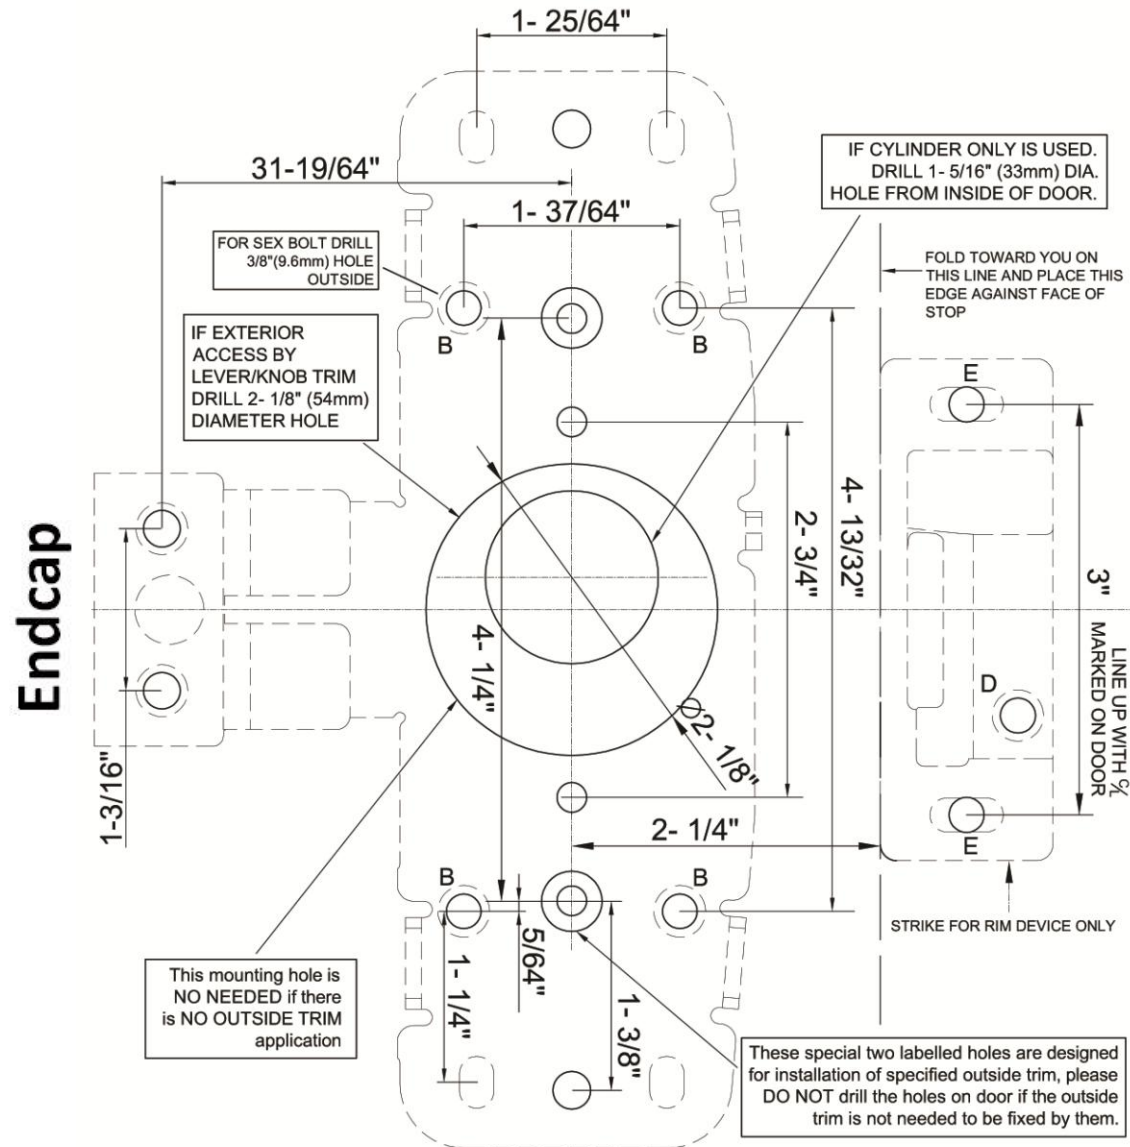

**Template – Advantage 9500 Series Exit Device**  
**Rim & Fire Rated Rim Device - LHR**  
**For Metal & Wood Doors**

Philadelphia Hardware Group – [www.philihardware.com](http://www.philihardware.com)  
 6590 Top Gun St., San Diego, CA. 92121 Tel: 800-545-2309 Fax: 800-828-0988

Revision Date: Dec. 2014  
 Drawing is not to scale.

**Template – Advantage 9500 Series Exit Device**  
 Rim & Fire Rated Rim Device - RHR  
 For Metal & Wood Doors

SAN DIEGO

CHICAGO

ATLANTA