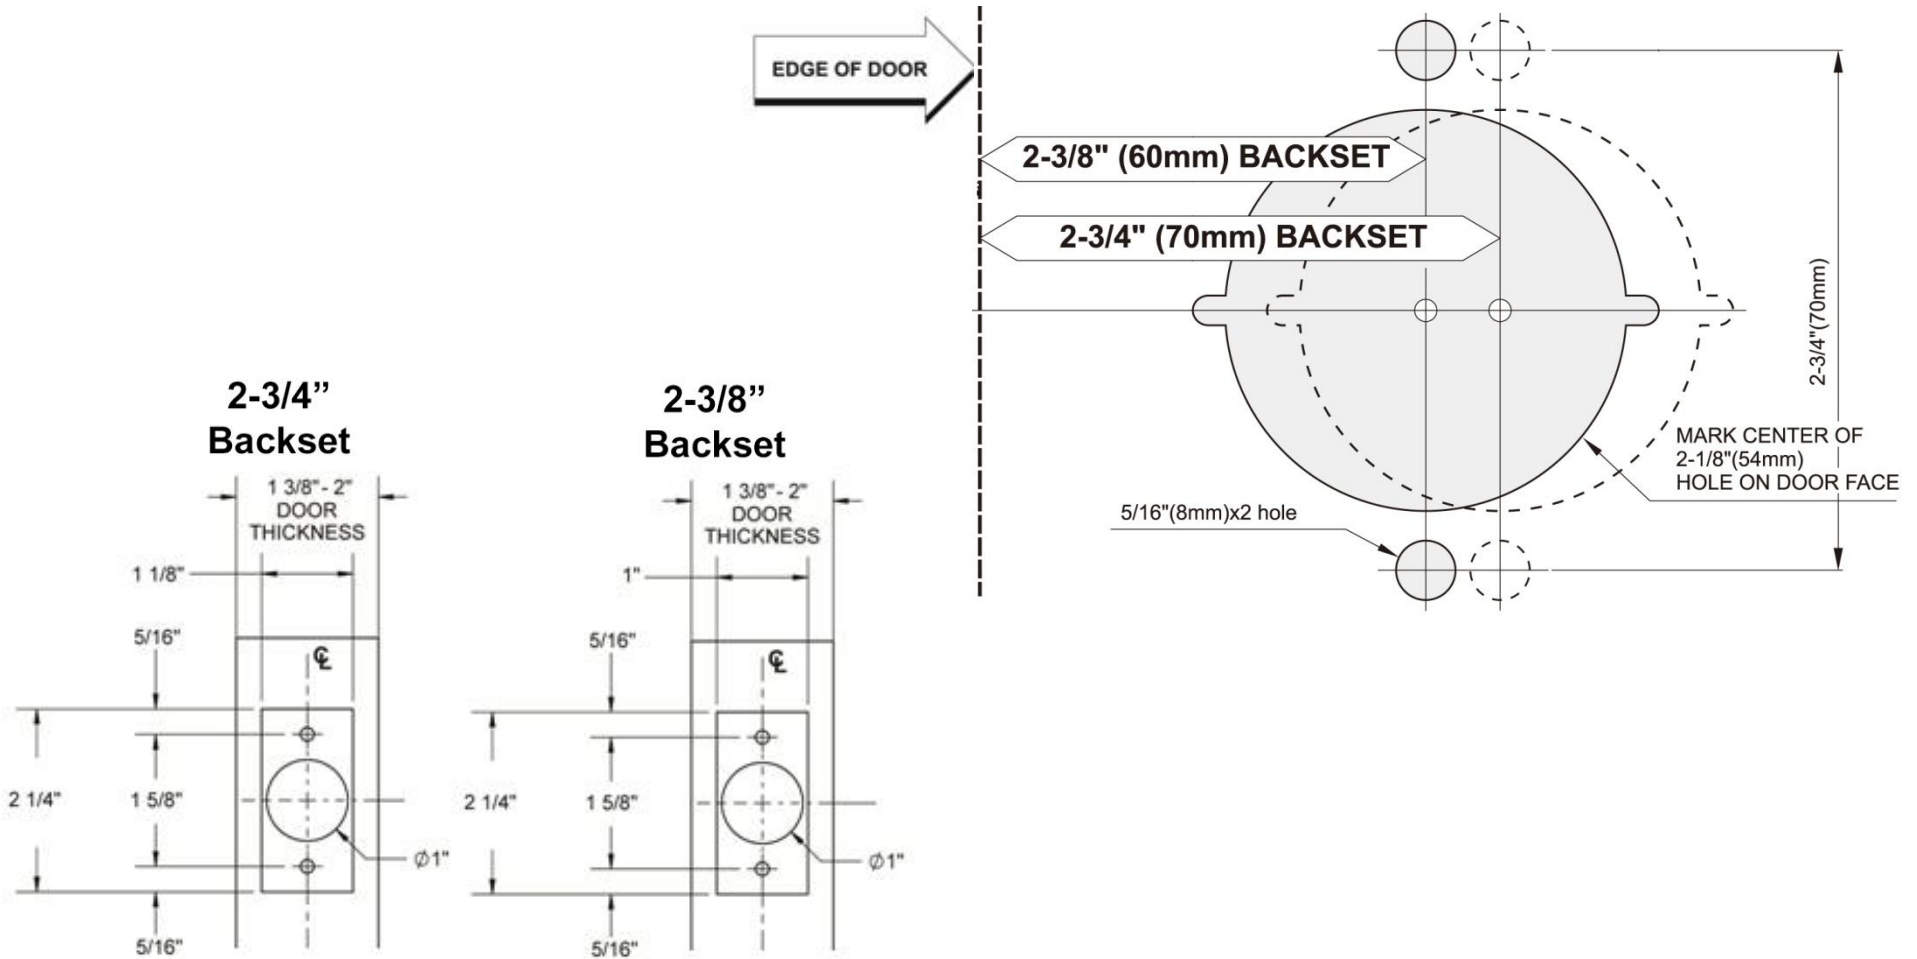

SAN DIEGO

CHICAGO

ATLANTA