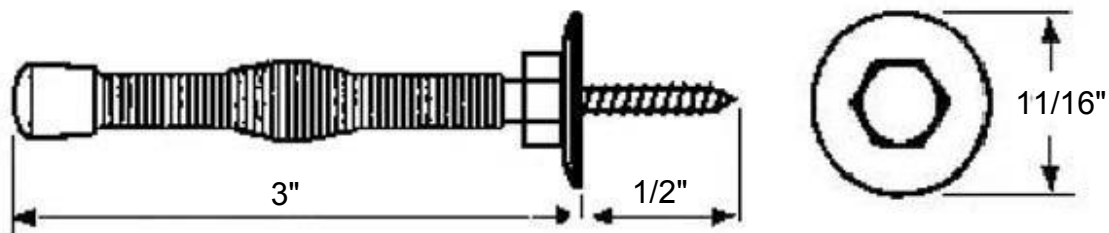

Philadelphia Hardware Group, Inc.

6590 Top Gun Street
San Diego, CA 92121
www.philihardware.com

Tel
858.642.0450
858.545.2309
Fax
858.642.0454

Spring Door Stop (3 pcs)

SPECIFICATIONS

- Material: Steel wire with metal base and plastic cap
- Packed with wood screw, fixed Screw Length: 1/2"
- Base Size: 11/16" Diameter
- Projection: 3" from Mounting Surface

FINISH

- US3, US5, US26

PACKAGING

- 1pc/plastic bag
- 100pcs/box

DIMENSIONS

Not to Scale

SAN DIEGO

•