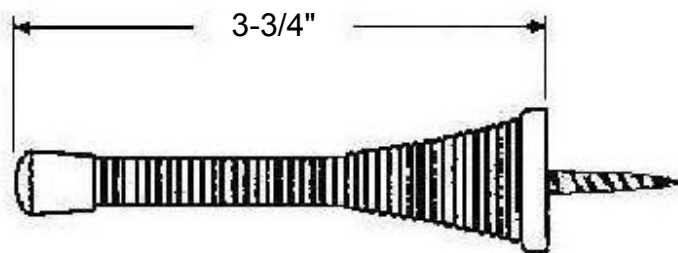

Philadelphia Hardware Group, Inc.

6590 Top Gun Street
San Diego, CA 92121
www.philihardware.com

Tel
858.642.0450
858.545.2309
Fax
858.642.0454

Jumbo Spring Door Stop 3-3/4"

SPECIFICATIONS

- Material: Steel wire with metal base and plastic cap
- Packed with wood screw
- Base Size: 15/16" Diameter
- Projection: 3-3/4" from Mounting Surface

FINISH

- US3, US5, US26, US26D, US15A, US15, US10B, US19(Black)

PACKAGING

- 1pc/plastic bag
- 150pcs/box

DIMENSIONS

Not to Scale

SAN DIEGO

•