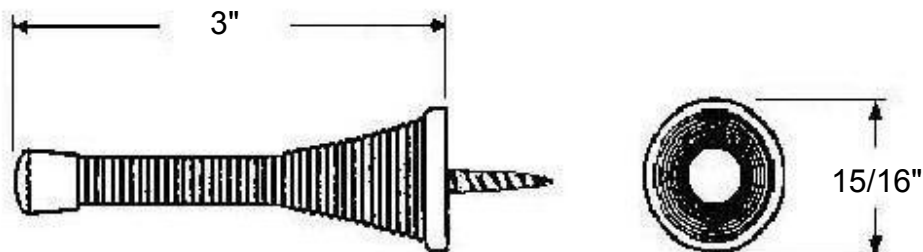

Philadelphia Hardware Group, Inc.

6590 Top Gun Street
San Diego, CA 92121
www.philihardware.com

Tel
858.642.0450
858.545.2309
Fax
858.642.0454

Jumbo Spring Door Stop 3"

SPECIFICATIONS

- Material: Steel wire with metal base and plastic cap
- Packed with wood screw
- Base Size: 15/16" Diameter
- Projection: 3" from Mounting Surface

FINISH

- US3, US5, US26, US26D, US15A, US15, US10B, US19(Black)

PACKAGING

- 1pc/plastic bag
- 150pcs/box

DIMENSIONS

Not to Scale

SAN DIEGO

•