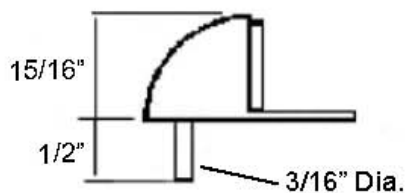

Description

- Material: Solid Brass or Zinc
- Packed with fasteners that can mount in all types of floor construction.
- Base Size: 1-3/4" Diameter, 1/8" Thick
- Projection: 15/16" from Mounting Surface

Available Finishes

- US3 Polish Brass
- US26D Satin Chrome
- US10B Oil Rubbed Bronze

Dimensions

SAN DIEGO

•

CHICAGO

•

SEATTLE