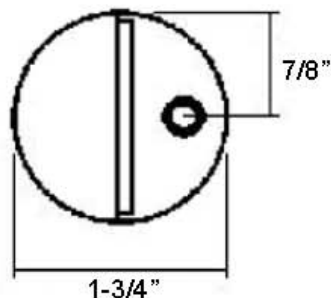

Description

- Material: Solid Brass or Zinc
- Packed with fasteners that can mount in all types of floor construction.
- Base Size: 1-3/4" Diameter, 1/8" Thick
- Projection: 15/16" from Mounting Surface

Available Finishes

- US3 Polish Brass
- US26D Satin Chrome
- US10B Oil Rubbed Bronze

Dimensions

SAN DIEGO

•

CHICAGO

•

SEATTLE