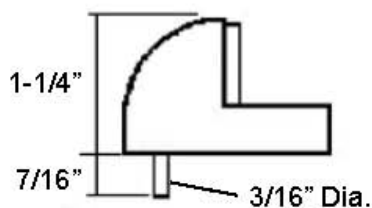

Description

- Material: Solid Brass or Zinc
- Packed with fasteners that can mount in all types of floor construction
- Base Size: 1-3/4" Diameter, 3/8" Thick
- Projection: 1-1/4" from Mounting Surface

Available Finishes

- US3 Polish Brass
- US26D Satin Chrome
- US10B Oil Rubbed Bronze

Dimensions

SAN DIEGO

•

CHICAGO

•

SEATTLE