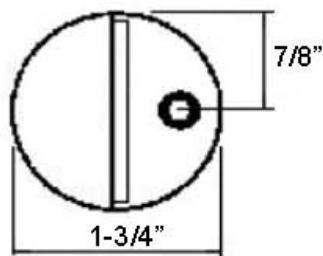

Description

- Material: Solid Brass or Zinc
- Packed with fasteners that can mount in all types of floor construction
- Base Size: 1-3/4" Diameter, 3/8" Thick
- Projection: 1-1/4" from Mounting Surface

Available Finishes

- US3 Polish Brass
- US26D Satin Chrome
- US10B Oil Rubbed Bronze

Dimensions

SAN DIEGO

•

CHICAGO

•

SEATTLE