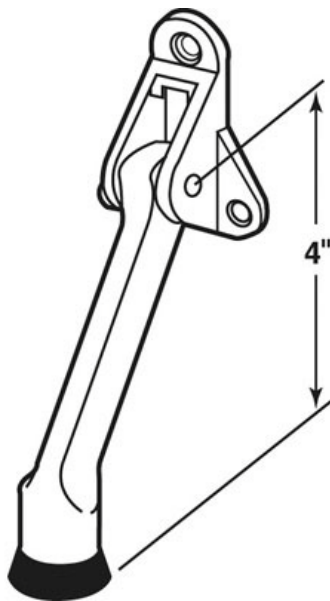

Philadelphia Hardware Group, Inc.

6590 Top Gun Street
San Diego, CA 92121
www.philihardware.com

Tel

858.642.0450

858.545.2309

Fax

858.642.0454

DDH-28 4" Drop Down Door Stop

SPECIFICATIONS

- Material: Zinc Alloy with Rubber Stop
- Surface Mount Application
- Non-Marring Tip Provides Positive Stopping Action
- Furnished with Mounting Screws

FINISH

- US3, US26

DIMENSIONS

Not to Scale