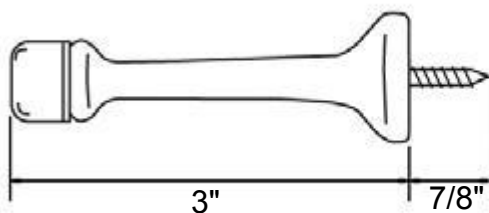

Philadelphia Hardware Group, Inc.

6590 Top Gun Street
San Diego, CA 92121
www.philihardware.com
Tel
858.642.0450
858.545.2309
Fax
858.642.0454

3" Solid Brass Door Stop

SPECIFICATIONS

- Material: Brass with rubber cap
- Base Size: 15/16" Diameter
- Projection: 3" from Mounting Surface

FINISH

- US3, US5, US26

PACKAGING

- 1pc/plastic bag
- 50pcs/box

DIMENSIONS

Not to Scale

SAN DIEGO

•