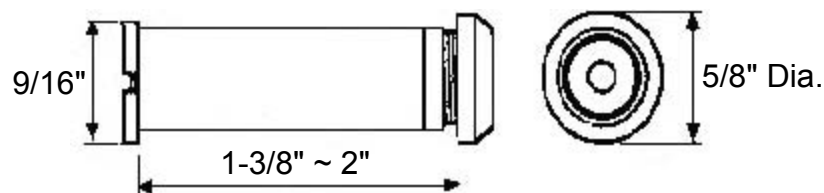

Philadelphia Hardware Group, Inc.

6590 Top Gun Street
San Diego, CA 92121
www.philihardware.com
Tel
858.642.0450
858.545.2309
Fax
858.642.0454

UDV-160 UL Solid Brass Viewer 160°

SPECIFICATIONS

- Angle 160 degree, all glass lens.
- Solid brass body, bore dia. 15/32".
- \varnothing 1/2" Mounting hole.
- For doors 1-3/8" to 2" thick.
- UL Listed 90 minute fire doors.
- Suggested installation height: 60" from floor.

FINISH

- US3, US5, US10B, US15, US15A, US26

PACKAGING

- 20pc/box

DIMENSIONS

Not to Scale

SAN DIEGO

•