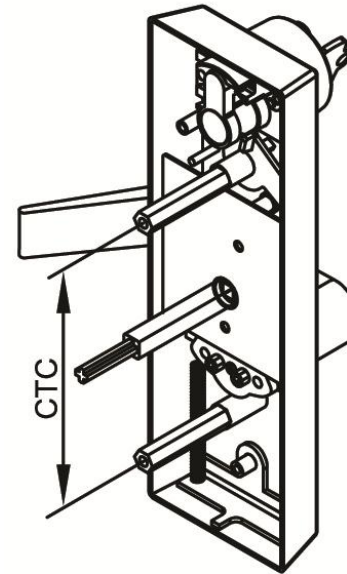

Philadelphia Hardware Group – www.philihardware.com
6590 Top Gun St., San Diego, CA. 92121 Tel: 800-545-2309 Fax: 800-828-0988

Revision Date: Dec. 2014

Template – Advantage Exit Device Outside Trim
700ETL – Exit Device Escutcheon Lever Trim
For Metal & Wood Doors

Drawing is not to scale.

CTC = 4-1/4" (108mm)

TAILPIECE LENGTH

Keep tailpiece 5/16"~1/2" (8~12.7m/m) projected.

SAN DIEGO

CHICAGO

ATLANTA