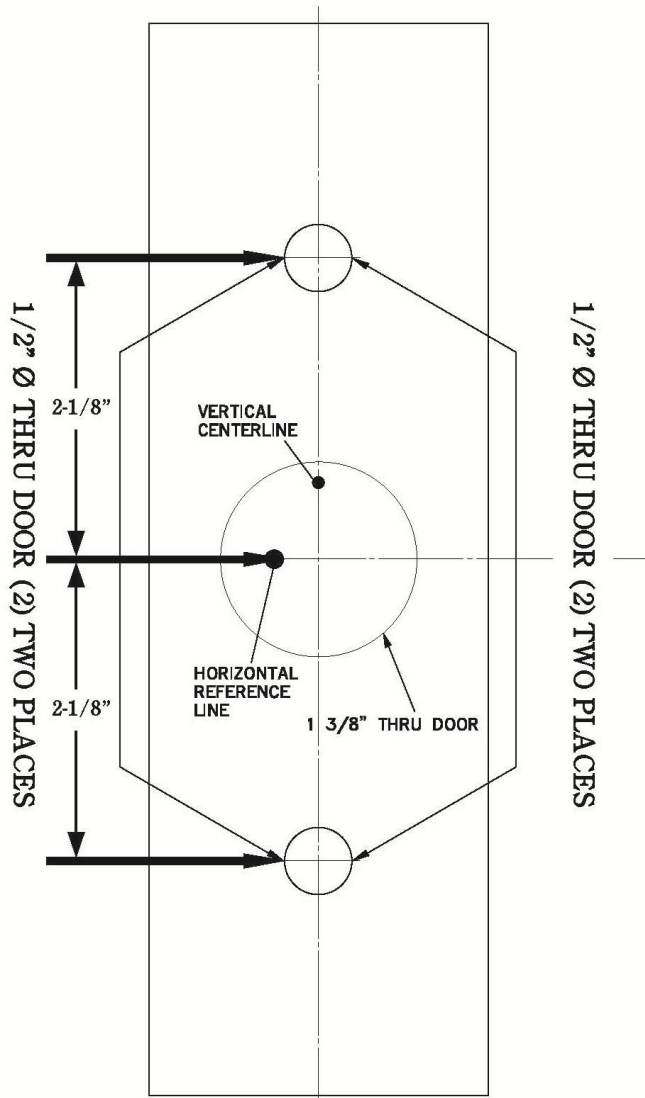

Philadelphia Hardware Group – www.philihardware.com
6590 Top Gun St., San Diego, CA. 92121 Tel: 800-545-2309 Fax: 800-828-0988

Revision Date: Dec. 2014

Template – Advantage Exit Device Outside Trim
700ETL – Exit Device Escutcheon Lever Trim
For Metal & Wood Doors

Drawing is not to scale.

CTC = 4-1/4" (108mm)

TAILPIECE LENGTH

Keep tailpiece 5/16"~1/2" (8~12.7m/m) projected.

SAN DIEGO

CHICAGO

ATLANTA