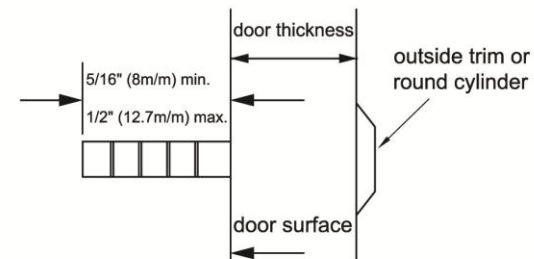

Philadelphia Hardware Group – www.philihardware.com
6590 Top Gun St., San Diego, CA. 92121 Tel: 800-545-2309 Fax: 800-828-0988

Revision Date: Dec. 2014

Template – Advantage Exit Device Outside Trim
700ETL – Exit Device Escutcheon Lever Trim
For Metal & Wood Doors

Drawing is not to scale.

CTC = 4-1/4" (108mm)

TAILPIECE LENGTH

Keep tailpiece 5/16"~1/2" (8~12.7m/m) projected.

SAN DIEGO

CHICAGO

ATLANTA